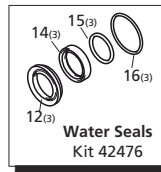

**Repair Kits**

Pos	Code	Description	Qty	Pos	Code	Description	Qty	Pos	Code	Description	Qty
1	3200110	Valve cap	(216 in/lbs) 6	36	1780050	Conrod pin	3	76	3200620	Pin	1
	3201430	Valve cap -Threaded 1/8" F	(216 in/lbs) 6	37	2760280	O-Ring $\phi$ 101.27x2.62	1	77	770090	O-Ring $\phi$ 5.28x1.78	1
2	1200690	O-Ring $\phi$ 15.6x1.78	6	38	3200300	Rear cover	1	78	3200540	Ring	1
3	2769050	Complete valve	(92 in/lbs) 6	39	820510	O-Ring $\phi$ 10.82x1.78	1	79	394280	O-Ring $\phi$ 12.42x1.78	1
4	800410	Screw M6x40	8	40	880581	Plug 1/4" G	(177 in/lbs) 1	80	1200690	O-Ring $\phi$ 15.6x1.78	1
5	1381550	Washer	8	41	3200220	Screw 6x16	(71 in/lbs) 4	81	3200530	Piston guide	1
6	3200930	Head	1	44	1321190	Bearing	1	82	1980300	Nut M6	2
7	180101	O-Ring $\phi$ 17.5x2	1	45	3200350	Crankshaft	1	83	3201340	Spring	1
8	820361	Plug 1/2" G	(354 in/lbs) 1	47	480671	Oil seal	1	84	3200600	Washer	1
9	740290	O-Ring $\phi$ 14x1.78	1	48	1579	Flange (F7)	1	85	3200480	Knob	1
10	1980740	Plug 3/8" G	(221 in/lbs) 1	49	1200430	Screw M6x16	(92 in/lbs) 4	86	3000170	Nut M6	1
11	1780140	Ring	3	50	2761380	Valve	1	87	3200520	Bushing	1
12	1342761	Gasket	3	52	2840270	Fitting	1	88	3200500	Plug	1
13	3200160	Piston guide	3	53	1266330	Filter	1	89	3209204	Head assembly	1
14	3200690	Gasket	3	54	2841230	Fitting	(221 in/lbs) 1	90	3201860	Ring $\phi$ 51.8x0.5	1
15	3200700	Ring	3	55	2840890	O-Ring $\phi$ 14x2	1	91	42712	Unloader assembly	1
16	770590	O-Ring $\phi$ 21.95x1.78	3	56	2760230	Injector	(354 in/lbs) 1	92	820440	Screw M6x16	1
17	3200150	Piston guide	3	57	394280	O-Ring $\phi$ 12.42x1.78	1		AR64516	Oil	2
18	3200010	Pump body	1	58	2760270	O-Ring $\phi$ 12x1	1		OIL CAPACITY - 9.81 OZ		
19	1780490	Bearing	1	59	1470210	O-Ring $\phi$ 9x1	1	<b>Legend</b>  <b><math>\phi</math> 15</b> RCVU3G25D RCVU3G27D			
20	1260790	Snap ring	2	60	2760120	Insert	1				
21	1780550	Snap ring	1	61	2760200	Spring	1				
22	395081	O-Ring $\phi$ 47.3x2.62	1	62	2760130	Shutter	1				
23	3200090	Disc	1	63	1460430	O-Ring $\phi$ 4x2.5	1				
24	3200080	Oil indicator	1	64	1560520	Spring	1				
25	3200070	Cover	1	65	1250280	Ball	1				
26	1200430	Screw M6x16	(92 in/lbs) 8	66	480480	O-Ring $\phi$ 4.48x1.78	1				
27	3201890	Vented oil cap	1	67	1982520	Hose tail $\phi$ 8	(35 in/lbs) 1				
28	1260110	Nut M8	(106 in/lbs) 3	68	3200560	Guide	1				
29	1260100	Washer	3	69	3200590	Ball	1				
30	1260120	Piston guide	3	70	770140	O-Ring $\phi$ 11.11x1.78	1				
31	1260091	Spacer	3	71	3200550	Seat	1				
32	1260460	Seal	3	72	660191	O-Ring $\phi$ 6.07x1.78	1				
33	480480	O-Ring $\phi$ 4.48x1.78	3	73	1080401	Ring	1				
34	3200060	Piston guide	3	74	480560	O-Ring $\phi$ 6.75x1.78	1				
35	3200040	Conrod	3	75	3200510	Piston	1				