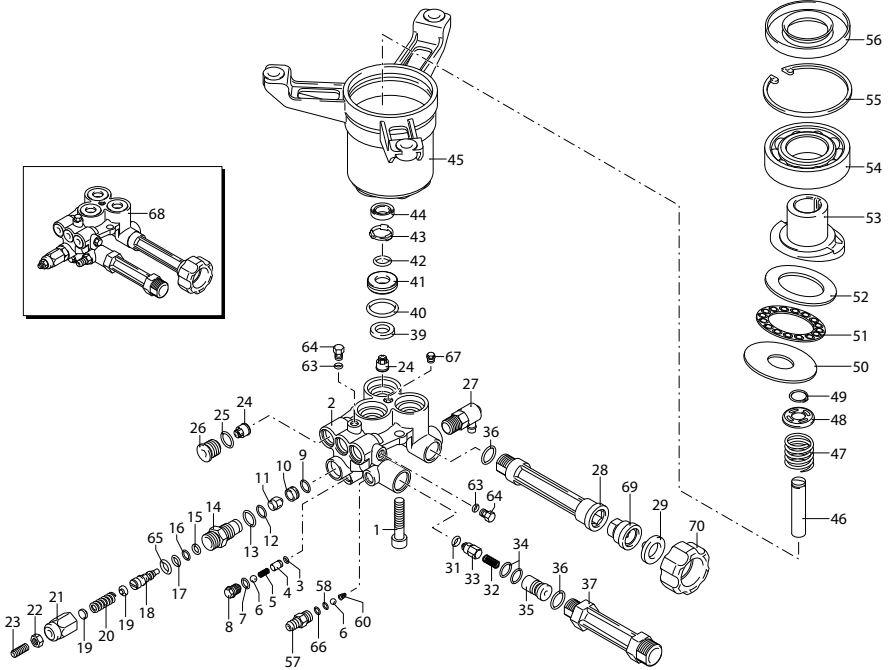

RQW 3400 RPM

Repair Kits

24⁽³⁾

Valves
Kit 42955

46⁽³⁾

Pistons
Kit 42956

39⁽³⁾

Water Seals
Kit 42958

44⁽³⁾ 56

Oil Seals
Kit 42957

3⁽¹⁾ 16⁽¹⁾ 36⁽²⁾ 58⁽¹⁾
7⁽¹⁾ 17⁽¹⁾ 40⁽³⁾ 63⁽²⁾
9⁽¹⁾ 25⁽³⁾ 42⁽³⁾ 66⁽¹⁾
12⁽¹⁾ 31⁽¹⁾ **O-Rings**
13⁽¹⁾ 34⁽²⁾ Kit 42767

Pos	Code	Description	Qty	Pos	Code	Description	Qty
1	380410	Head bolt TCEI M8x40	(177 in/lbs) 3	37	2840250	Discharge fitting (221 in/lbs)	1
2	3720770	Head	1	39	2200141	Water seal	3
3	3720750	O-ring $\varnothing$ 4x1	1	40	770590	O-ring $\varnothing$ 21.95x1.78	3
4	3720740	Seat	1	41	3720410	Piston guide	3
5	3720760	Spring	1	42	3660340	O-ring $\varnothing$ 12x2	3
6	1250280	Ball	2	43	3720400	Seal retainer	3
7	1682800	O-ring $\varnothing$ 6x1.5	1	44	1683500	Piston oil seal	3
8	3720730	Plug	(35 in/lbs) 1	45	3720800	Pump body	1
9	1470210	O-ring $\varnothing$ 9x1	1	46	3720340	Piston $\varnothing$ 12	3
10	3720500	Seat	1	47	3720380	Spring	3
11	3720520	Piston	(26.5 in/lbs) 1	48	3720360	Spring retainer	3
12	3720570	O-ring $\varnothing$ 9x1.5	1	49	3720390	Ring	3
13	394280	O-ring $\varnothing$ 12.42x1.78	1	50	1980130	Thrust plate	1
14	3720620	Piston guide	(177 lbs) 1	51	1980250	Thrust bearing	1
15	3720580	Back-up ring	1	52	1980240	Thrust washer	1
16	3720560	O-ring $\varnothing$ 4.5x1.5	1	53	2840780	Wobble plate 13° marked 3	1
17	660190	O-ring $\varnothing$ 6.07x1.78	1	54	161060	Crankshaft bearing	1
18	3720540	Piston rod	1	55	161050	Circlip $\varnothing$ i 72	1
19	3720660	Spring support	2	56	2840310	Crankshaft oil seal	1
20	3720640	Spring	1	57	3700240	Hose barb $\varnothing$ 8 (35 in/lbs)	1
21	3720681	Adjusting cap	1	58	480480	O-ring $\varnothing$ 4.48x1.78	1
22	1060120	Nut M6	1	60	1560520	Spring	1
23	392840	Adjusting screw M6x16	1	63	3201760	O-ring $\varnothing$ 4x1.5	2
24	2849053	Complete valve (inlet/outlet)	6	64	3720720	Plug (35 in/lbs)	2
25	770140	O-ring $\varnothing$ 11.11x1.78	3	65	3720600	Back-up ring	1
26	3720441	Valve cap	(177 in/lbs) 3	66	3700250	O-ring $\varnothing$ 8x1.1	1
27	2761380	Thermal valve	(141.6 in/lbs) 1	67	3720830	Plug rubber	1
28	2840260	Inlet tube (long)	(221 in/lbs) 1	68	3729201	Head assembly	1
29	1266330	Inlet filter	1	69	2841230	Inlet fitting (short)	1
31	1460431	O-ring $\varnothing$ 4x2.5	1	70	2841220	Garden hose fitting 3/4"NH	1
32	3700210	Spring	1				
33	3700220	Shutter valve	1				
34	800560	O-ring $\varnothing$ 8.73x1.78	2				
35	3700200	Chemical injector	1				
36	2840890	O-ring $\varnothing$ 14x2	2				

Legend

RQW22G26-EZ
RQW22G26-EZ-SX