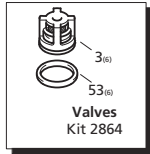

Repair Kits

Pos	Code	Description	Qty	Pos	Code	Description	Qty	Legend		
	960090	Valve Cap	(478 in/lbs) 6	34	3200220	Screw TCEI M 6x16	(71 in/lbs) 4	For ●	For ◆	For ■
	960850	Valve Cap SST	(478 in/lbs) 6	35	820510	O-Ring \varnothing 10.82x1.78	1	RRA3G30E	RRA4G30E	RRA5.5G26E
	9600909	Valve Cap - threaded 1/4" brass	(478 in/lbs) 6	36	880581	Plug 1/4" G	(133 in/lbs) 1			
	9608507	Valve Cap - threaded 1/4" SST	(478 in/lbs) 6	37	1200430	Screw M 6x16	(92 in/lbs) 4			
2	960160	O-Ring \varnothing 17.86x2.62	6	38	3200070	Cover	1			
3	1389051	Complete valve	6	40	3220080	Oil indicator	1			
4	800860	Screw M 8x55	(225 in/lbs) 8	41	3200090	Disc	1			
5	1381850	Washer	8	42	650560	O-Ring \varnothing 56.82x2.62	1			
6	3220020	Head	1	43	200390	Snap ring \varnothing i 62	1			
7	180101	O-Ring \varnothing 17.5x2	1	44	1981210	Bearing	1			
8	820361	Plug 1/2" G	(345 in/lbs) 1	45	3200210	Base	2			
9	740290	O-Ring \varnothing 14x1.78	1	46	1322640	Washer	4			
10	1980740	Plug 3/8" G	(221 in/lbs) 1	47	850250	Screw M 8x12	4			
11	880581	Plug 1/4" G	(133 in/lbs) 1	53	80830	O-Ring \varnothing 15.54x2.62	6			
12	820510	O-Ring \varnothing 10.82x1.78	1	54	1080550	Ring	3			
13	1780140	Ring	3	56	3220780	O-Ring \varnothing 61.8x0.5	1			
14	1780720	High pressure seal	3	60	1260770	Circlip	1			
15	3200250	Ring	3	61	3220160	Crankshaft - Hollow Shaft 1-1/8 ●	1			
16	3220130	Piston guide - front	3	61	3220180	Crankshaft - Hollow Shaft 1-1/8 ◆	1			
17	3200142	Low pressure seal	3	61	3220400	Crankshaft - Hollow Shaft 1-1/8 ■	1			
18	3200260	Ring	3	62	3220260	Bearing	1			
19	770260	O-Ring \varnothing 23.52x1.78	3	63	3220430	O-Ring \varnothing 56.87x1.78	1			
20	3220120	Piston guide - rear	3	64	3220270	Snap ring	1			
21	1260110	Nut M 8	(106 in/lbs) 3	66	780060	Screw M 6x25	(92 in/lbs) 4			
22	1260100	Washer	3	68	820440	Grub screw	◆■ 1			
23	1780080	Piston	3	69	3220190	Flange	1			
24	1260091	Spacer	3	70	3229200	Complete head assembly	1			
25	1260460	Ring	3							
26	3220010	Pump body	1		AR64516	Oil	2			
27	880130	Plug	(44 in/lbs) 1			<i>OIL CAPACITY - 13.35 OZ</i>				
28	480480	O-Ring \varnothing 4.48x1.78	3							
29	3220060	Piston	3							
30	3220070	Conrod pin	3							
31	3220040	Conrod	3							
32	651540	O-Ring \varnothing 107.62x2.62	1							
33	3220030	Rear cover	1							