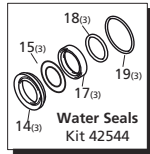

Repair Kits

Pos	Code	Description	Qty	Pos	Code	Description	Qty	Legend		
	960090	Valve Cap	(478 in/lbs) 6	34	3200220	Screw TCEI M 6x16	(71 in/lbs) 4	For ●	For ◆	For ■
	960850	Valve Cap SST	(478 in/lbs) 6	35	820510	O-Ring \varnothing 10.82x1.78	1	RRA3G30E	RRA4G30E	RRA5.5G26E
	9600909	Valve Cap - threaded 1/4" brass	(478 in/lbs) 6	36	880581	Plug 1/4" G	(133 in/lbs) 1			
	9608507	Valve Cap - threaded 1/4" SST	(478 in/lbs) 6	37	1200430	Screw M 6x16	(92 in/lbs) 4			
2	960160	O-Ring \varnothing 17.86x2.62	6	38	3200070	Cover	1			
3	1389051	Complete valve	6	40	3220080	Oil indicator	1			
4	800860	Screw M 8x55	(225 in/lbs) 8	41	3200090	Disc	1			
5	1381850	Washer	8	42	650560	O-Ring \varnothing 56.82x2.62	1			
6	3220020	Head	1	43	200390	Snap ring \varnothing i 62	1			
7	180101	O-Ring \varnothing 17.5x2	1	44	1981210	Bearing	1			
8	820361	Plug 1/2" G	(345 in/lbs) 1	45	3200210	Base	2			
9	740290	O-Ring \varnothing 14x1.78	1	46	1322640	Washer	4			
10	1980740	Plug 3/8" G	(221 in/lbs) 1	47	850250	Screw M 8x12	4			
11	880581	Plug 1/4" G	(133 in/lbs) 1	53	80830	O-Ring \varnothing 15.54x2.62	6			
12	820510	O-Ring \varnothing 10.82x1.78	1	54	1080550	Ring	3			
13	1780140	Ring	3	56	3220780	O-Ring \varnothing 61.8x0.5	1			
14	1780720	High pressure seal	3	60	1260770	Circlip	1			
15	3200250	Ring	3	61	3220160	Crankshaft - Hollow Shaft 1-1/8 ●	1			
16	3220130	Piston guide - front	3	61	3220180	Crankshaft - Hollow Shaft 1-1/8 ◆	1			
17	3200142	Low pressure seal	3	61	3220400	Crankshaft - Hollow Shaft 1-1/8 ■	1			
18	3200260	Ring	3	62	3220260	Bearing	1			
19	770260	O-Ring \varnothing 23.52x1.78	3	63	3220430	O-Ring \varnothing 56.87x1.78	1			
20	3220120	Piston guide - rear	3	64	3220270	Snap ring	1			
21	1260110	Nut M 8	(106 in/lbs) 3	66	780060	Screw M 6x25	(92 in/lbs) 4			
22	1260100	Washer	3	68	820440	Grub screw	◆■ 1			
23	1780080	Piston	3	69	3220190	Flange	1			
24	1260091	Spacer	3	70	3229200	Complete head assembly	1			
25	1260460	Ring	3							
26	3220010	Pump body	1		AR64516	Oil	2			
27	880130	Plug	(44 in/lbs) 1			<i>OIL CAPACITY - 13.35 OZ</i>				
28	480480	O-Ring \varnothing 4.48x1.78	3							
29	3220060	Piston	3							
30	3220070	Conrod pin	3							
31	3220040	Conrod	3							
32	651540	O-Ring \varnothing 107.62x2.62	1							
33	3220030	Rear cover	1							