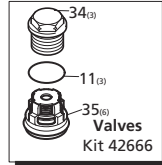

3/4" SHAFT

Repair Kits

Pos	Code	Description	Qty	Pos	Code	Description	Qty	Pos	Code	Description	Qty
1	1060120	Nut M6	1	40	770260	O-Ring Ø23.52x1.78	3	Special Parts / Kits			
2	392840	Grub screw M6x16	1	41	1260440	Water seal	3				
3	2760480	Insert	1	42	640070	O-Ring Ø13.95x2.62	3	42304	EZ Start assembly	1	
4	1980220	Spring plate	2	43	2760310	Spacer	3	2280	Unloader kit up to 3200 PSI no knob with seat	1	
5	2760410	Spring	1	44	1260460	Oil seal	3	42369	Unloader kit above 3200 PSI no knob with seat	1	
6	2760400	Valve piston	1	45	2760010	Pump body	1	42128	Unloader kit above 3200 PSI with knob without seat	1	
7	2260100	O-Ring Ø6.02x2.62	1	46	1266740	Circlip Øi52	1	42129	Unloader seat for 42128	1	
8	660190	O-Ring Ø6.07x1.78	1	47	1260790	Snap ring	1	Legend			
9	2760210	Ring	1	48	1780550	Ring	1				
10	2760050	Piston guide	(309 in/lbs) 1	49	1780490	Bearing	1	For ○	For ■		
11	1200690	O-Ring Ø15.6x1.78	4	50	880130	Oil cap	1	RSV2,5G25	RSV3G30		
12	394280	O-Ring Ø12.42x1.78	2	51	2760040	Piston	3	Oil CAPACITY - 16 OZ			
13	2260070	By-pass jet	(17 in/lbs) 1	52	1780050	Piston pin	3				
14	2760980	Seat	1	53	1780040	Con-rod Aluminum	3				
15	770140	O-Ring Ø11.11x1.78	1	54	2760281	O-Ring Ø101.27x2.62	1				
16	1982520	Hose nipple	(35 in/lbs) 1	55	802190	Bolt 6x12	(71 in/lbs) 4				
17	480480	O-Ring Ø4.48x1.78	1	56	2760110	Rear cover	1				
18	1250280	Ball	1	57	TPP140-1/4A	Thermal relief valve	1				
19	1560520	Spring	1	58	1321190	Bearing	1				
20	2760230	Detergent injector 3/8" G	(354 in/lbs) 1	59	1321080	Ring	1				
21	2760270	O-Ring Ø12x1	1	62	42546	Head assembly w/o EZ Start	○ 1				
22	1470210	O-Ring Ø9x1	1	64	42527	Head assembly w EZ Start	■ 1				
23	2760120	Injector insert	1	66	480671	Oil seal	1				
25	2760130	Jet	1	66	180030	Bolt M8x20	(217 in/lbs) 4				
26	2101770	O-Ring Ø4x2.5	1	67	80440	Set screw M6x6	1				
27	801080	Bolt M6x50	(92 in/lbs) 8	69	1780600	Hollow Shaft Ø3/4"	3GPM ○ 1				
28	1381550	Lock washer	8	70	1780590	Hollow Shaft Ø3/4"	2.5GPM ■ 1				
29	2761050	Pump head bare EZ start	1	74	1780580	Flange - F25	1				
30	42304	EZ Start Assembly	1	74	820510	O-Ring Ø10.82x1.78	1				
33	2760260	Plug 1/4" G	2	75	880581	Plug 1/4" G	1				
34	2769054	Valve cap Machined	(442 in/lbs) 3	76	2760640	Ring	1				
35	2761450	Complete valve	6		AR64516	Oil	1				
36	2760220	Support ring	3								
37	1342761	Water seal	3								
38	1981580	Ring	3								
39	981570	Piston guide	3								