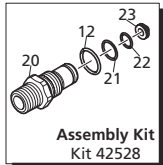

3/4" SHAFT

Repair Kits

Pos	Code	Description	Qty	Pos	Code	Description	Qty	Pos	Code	Description	Qty
1	1060120	Nut M6	1	40	770260	O-Ring Ø23.52x1.78	3	Special Parts / Kits			
2	392840	Grub screw M6x16	1	41	1260440	Water seal	3				
3	2760480	Insert	1	42	640070	O-Ring Ø13.95x2.62	3	42304	EZ Start assembly	1	
4	1980220	Spring plate	2	43	2760310	Spacer	3	2280	Unloader kit up to 3200 PSI no knob with seat	1	
5	2760410	Spring	1	44	1260460	Oil seal	3	42369	Unloader kit above 3200 PSI no knob with seat	1	
6	2760400	Valve piston	1	45	2760010	Pump body	1	42128	Unloader kit above 3200 PSI with knob without seat	1	
7	2260100	O-Ring Ø6.02x2.62	1	46	1266740	Circlip Øi52	1	42129	Unloader seat for 42128	1	
8	660190	O-Ring Ø6.07x1.78	1	47	1260790	Snap ring	1	Legend			
9	2760210	Ring	1	48	1780550	Ring	1				
10	2760050	Piston guide	(309 in/lbs) 1	49	1780490	Bearing	1	For ○	For ■		
11	1200690	O-Ring Ø15.6x1.78	4	50	880130	Oil cap	1	RSV2,5G25	RSV3G30		
12	394280	O-Ring Ø12.42x1.78	2	51	2760040	Piston	3	Oil CAPACITY - 16 OZ			
13	2260070	By-pass jet	(17 in/lbs) 1	52	1780050	Piston pin	3				
14	2760980	Seat	1	53	1780040	Con-rod Aluminum	3				
15	770140	O-Ring Ø11.11x1.78	1	54	2760281	O-Ring Ø101.27x2.62	1				
16	1982520	Hose nipple	(35 in/lbs) 1	55	802190	Bolt 6x12	(71 in/lbs) 4				
17	480480	O-Ring Ø4.48x1.78	1	56	2760110	Rear cover	1				
18	1250280	Ball	1	57	TPP140-1/4A	Thermal relief valve	1				
19	1560520	Spring	1	58	1321190	Bearing	1				
20	2760230	Detergent injector 3/8" G	(354 in/lbs) 1	59	1321080	Ring	1				
21	2760270	O-Ring Ø12x1	1	62	42546	Head assembly w/o EZ Start	○ 1				
22	1470210	O-Ring Ø9x1	1	64	42527	Head assembly w EZ Start	■ 1				
23	2760120	Injector insert	1	66	480671	Oil seal	1				
25	2760130	Jet	1	66	180030	Bolt M8x20	(217 in/lbs) 4				
26	2101770	O-Ring Ø4x2.5	1	67	80440	Set screw M6x6	1				
27	801080	Bolt M6x50	(92 in/lbs) 8	69	1780600	Hollow Shaft Ø3/4"	3GPM ○ 1				
28	1381550	Lock washer	8	70	1780590	Hollow Shaft Ø3/4"	2.5GPM ■ 1				
29	2761050	Pump head bare EZ start	1	74	1780580	Flange - F25	1				
30	42304	EZ Start Assembly	1	74	820510	O-Ring Ø10.82x1.78	1				
33	2760260	Plug 1/4" G	2	75	880581	Plug 1/4" G	1				
34	2769054	Valve cap Machined	(442 in/lbs) 3	76	2760640	Ring	1				
35	2761450	Complete valve	6		AR64516	Oil	1				
36	2760220	Support ring	3								
37	1342761	Water seal	3								
38	1981580	Ring	3								
39	981570	Piston guide	3								