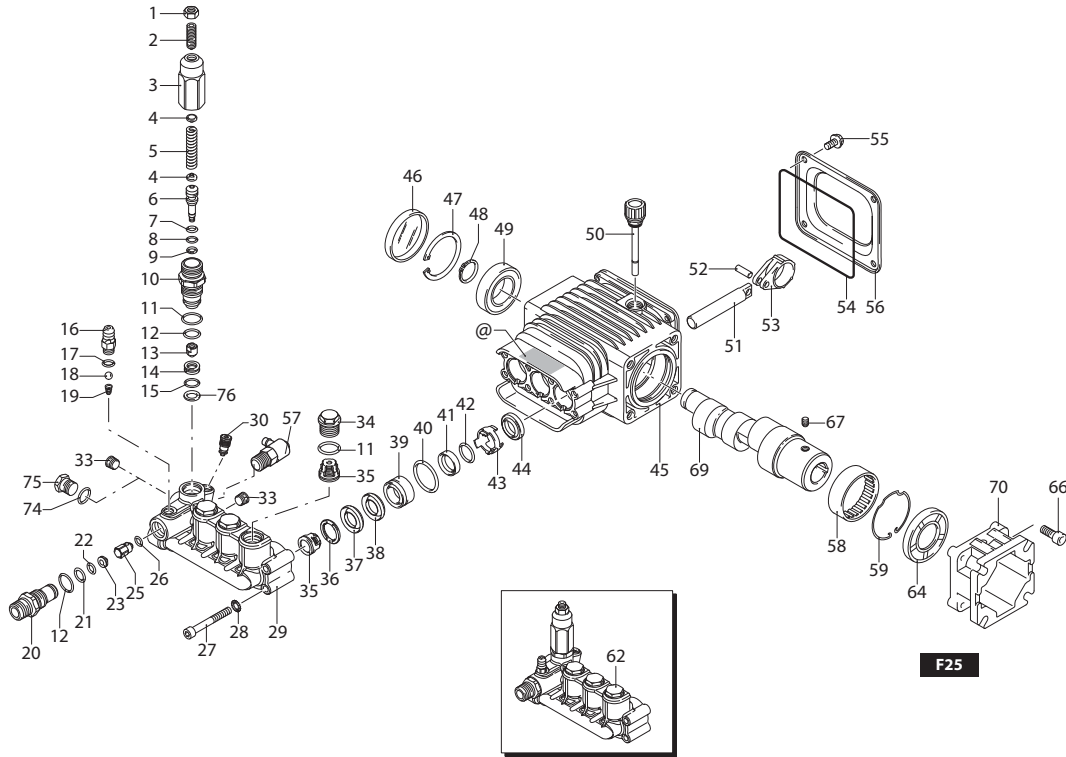

3/4" SHAFT

Repair Kits

Pos	Code	Description	Qty	Pos	Code	Description	Qty	Pos	Code	Description	Qty
1	1060120	Nut M6	1	40	770260	O-Ring Ø23.52x1.78	3	Special Parts / Kits			
2	392840	Grub screw M6x16	1	41	1260440	Water seal	3				
3	2760480	Insert	1	42	640070	O-Ring Ø13.95x2.62	3	42304	EZ Start assembly	1	
4	1980220	Spring plate	2	43	2760310	Spacer	3	2280	Unloader kit up to 3200 PSI no knob with seat	1	
5	2760410	Spring	1	44	1260460	Oil seal	3	42369	Unloader kit above 3200 PSI no knob with seat	1	
6	2760400	Valve piston	1	45	2760010	Pump body	1	42128	Unloader kit above 3200 PSI with knob without seat	1	
7	2260100	O-Ring Ø6.02x2.62	1	46	1266740	Circlip Øi52	1	42129	Unloader seat for 42128	1	
8	660190	O-Ring Ø6.07x1.78	1	47	1260790	Snap ring	1	Legend			
9	2760210	Ring	1	48	1780550	Ring	1				
10	2760050	Piston guide	(309 in/lbs) 1	49	1780490	Bearing	1	For ○	For ■		
11	1200690	O-Ring Ø15.6x1.78	4	50	880130	Oil cap	1	RSV2,5G25	RSV3G30		
12	394280	O-Ring Ø12.42x1.78	2	51	2760040	Piston	3	Oil CAPACITY - 16 OZ			
13	2260070	By-pass jet	(17 in/lbs) 1	52	1780050	Piston pin	3				
14	2760980	Seat	1	53	1780040	Con-rod Aluminum	3				
15	770140	O-Ring Ø11.11x1.78	1	54	2760281	O-Ring Ø101.27x2.62	1				
16	1982520	Hose nipple	(35 in/lbs) 1	55	802190	Bolt 6x12	(71 in/lbs) 4				
17	480480	O-Ring Ø4.48x1.78	1	56	2760110	Rear cover	1				
18	1250280	Ball	1	57	TPP140-1/4A	Thermal relief valve	1				
19	1560520	Spring	1	58	1321190	Bearing	1				
20	2760230	Detergent injector 3/8" G	(354 in/lbs) 1	59	1321080	Ring	1				
21	2760270	O-Ring Ø12x1	1	62	42546	Head assembly w/o EZ Start	○ 1				
22	1470210	O-Ring Ø9x1	1	64	42527	Head assembly w EZ Start	■ 1				
23	2760120	Injector insert	1	66	480671	Oil seal	1				
25	2760130	Jet	1	66	180030	Bolt M8x20	(217 in/lbs) 4				
26	2101770	O-Ring Ø4x2.5	1	67	80440	Set screw M6x6	1				
27	801080	Bolt M6x50	(92 in/lbs) 8	69	1780600	Hollow Shaft Ø3/4"	3GPM ○ 1				
28	1381550	Lock washer	8	70	1780590	Hollow Shaft Ø3/4"	2.5GPM ■ 1				
29	2761050	Pump head bare EZ start	1	74	1780580	Flange - F25	1				
30	42304	EZ Start Assembly	1	74	820510	O-Ring Ø10.82x1.78	1				
33	2760260	Plug 1/4" G	2	75	880581	Plug 1/4" G	1				
34	2769054	Valve cap Machined	(442 in/lbs) 3	76	2760640	Ring	1				
35	2761450	Complete valve	6		AR64516	Oil	1				
36	2760220	Support ring	3								
37	1342761	Water seal	3								
38	1981580	Ring	3								
39	981570	Piston guide	3								