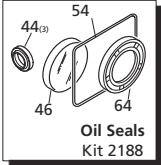

3/4" SHAFT

Repair Kits

Pos	Code	Description	Qty	Pos	Code	Description	Qty	Pos	Code	Description	Qty
1	1060120	Nut M6	1	40	770260	O-Ring Ø23.52x1.78	3	Special Parts / Kits			
2	392840	Grub screw M6x16	1	41	1260440	Water seal	3				
3	2760480	Insert	1	42	640070	O-Ring Ø13.95x2.62	3	42304	EZ Start assembly	1	
4	1980220	Spring plate	2	43	2760310	Spacer	3	2280	Unloader kit up to 3200 PSI no knob with seat	1	
5	2760410	Spring	1	44	1260460	Oil seal	3	42369	Unloader kit above 3200 PSI no knob with seat	1	
6	2760400	Valve piston	1	45	2760010	Pump body	1	42128	Unloader kit above 3200 PSI with knob without seat	1	
7	2260100	O-Ring Ø6.02x2.62	1	46	1266740	Circlip Øi52	1	42129	Unloader seat for 42128	1	
8	660190	O-Ring Ø6.07x1.78	1	47	1260790	Snap ring	1	Legend			
9	2760210	Ring	1	48	1780550	Ring	1				
10	2760050	Piston guide	(309 in/lbs) 1	49	1780490	Bearing	1	For ○	For ■		
11	1200690	O-Ring Ø15.6x1.78	4	50	880130	Oil cap	1	RSV2,5G25	RSV3G30		
12	394280	O-Ring Ø12.42x1.78	2	51	2760040	Piston	3	Oil CAPACITY - 16 OZ			
13	2260070	By-pass jet	(17 in/lbs) 1	52	1780050	Piston pin	3				
14	2760980	Seat	1	53	1780040	Con-rod Aluminum	3				
15	770140	O-Ring Ø11.11x1.78	1	54	2760281	O-Ring Ø101.27x2.62	1				
16	1982520	Hose nipple	(35 in/lbs) 1	55	802190	Bolt 6x12	(71 in/lbs) 4				
17	480480	O-Ring Ø4.48x1.78	1	56	2760110	Rear cover	1				
18	1250280	Ball	1	57	TPP140-1/4A	Thermal relief valve	1				
19	1560520	Spring	1	58	1321190	Bearing	1				
20	2760230	Detergent injector 3/8" G	(354 in/lbs) 1	59	1321080	Ring	1				
21	2760270	O-Ring Ø12x1	1	62	42546	Head assembly w/o EZ Start	○ 1				
22	1470210	O-Ring Ø9x1	1	64	42527	Head assembly w EZ Start	■ 1				
23	2760120	Injector insert	1	66	480671	Oil seal	1				
25	2760130	Jet	1	66	180030	Bolt M8x20	(217 in/lbs) 4				
26	2101770	O-Ring Ø4x2.5	1	67	80440	Set screw M6x6	1				
27	801080	Bolt M6x50	(92 in/lbs) 8	69	1780600	Hollow Shaft Ø3/4"	3GPM ○ 1				
28	1381550	Lock washer	8	70	1780590	Hollow Shaft Ø3/4"	2.5GPM ■ 1				
29	2761050	Pump head bare EZ start	1	74	1780580	Flange - F25	1				
30	42304	EZ Start Assembly	1	74	820510	O-Ring Ø10.82x1.78	1				
33	2760260	Plug 1/4" G	2	75	880581	Plug 1/4" G	1				
34	2769054	Valve cap Machined	(442 in/lbs) 3	76	2760640	Ring	1				
35	2761450	Complete valve	6		AR64516	Oil	1				
36	2760220	Support ring	3								
37	1342761	Water seal	3								
38	1981580	Ring	3								
39	981570	Piston guide	3								