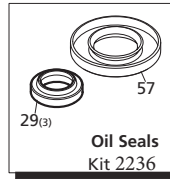

**Repair Kits**

Pos	Code	Description	Qty	Pos	Code	Description	Qty	Legend	
1	380410	Screw	(221 in/lbs) 3	38	3700220	Valve	1	Ø 12	Ø 12
2	2841740	Head (Aluminum)	○1	39	3700210	Spring	1		
	2841741	Head (Aluminum)	● 1	40	800560	O-Ring Ø 8.73x1.78	2	SRMV22G24	SRMV22G28
6	2840830	Screw	(89 in/lbs) 1	41	3700200	Injector	1		
7	600180	O-Ring Ø 7.66x1.78	1	42	2841220	Fitting 3/4" NH	1		
8	2841540	Valve cap (Aluminum)	(221 in/lbs) ○3	43	2841230	Fitting (Aluminium)	(221 in/lbs) 1		
	2841250	Valve cap (Aluminum)	(221 in/lbs) ●3	44	7369	Filter	1		
9	740290	O-Ring Ø 14x1.78	1	46	2841120	Fitting	(221 in/lbs) 1		
10	2849053	Complete valve	○6	48	2840060	Spring	3		
	2849052	Complete valve	●6	49	2840040	Piston Ø 12	3		
11	1470210	O-Ring Ø 9x1	1	50	2840050	Lock	3		
12	2841080	Seat	1	51	1980130	Fifth wheel	1		
13	2840760	Shutter	(27 in/lbs) 1	52	1980250	Fifth wheel	1		
14	820510	O-Ring Ø 10.82x1.78	1	53	1980240	Fifth wheel	1		
15	2840750	Piston guide	(177 in/lbs) 1	54	2840720	Wobble plate	1		
16	2760210	Ring	1	55	161060	Bearing	1		
17	660190	O-Ring Ø 6.07x1.78	1	56	161050	Ring Ø 72	1		
18	2260100	O-Ring Ø 6.02x2.62	1	57	2841050	Ring	1		
19	2760400	Piston	1	58	2840890	O-Ring Ø 14x2	2		
20	1060120	Nut M 6	1	59	2840840	Oil seal	1		
21	392840	Screw M 6x16	1	60	480650	Washer	1		
22	2760480	Insert	1	61	TPP1401/4A	Thermal relief valve	1		
23	1980220	Wobble plate	2	62	2840450	Spring	1		
24	2760410	Spring	1	63	1060100	Ball	1		
25	2200141	Water seal	3	64	2761380	Valve	1		
28	2840561	Bushing	○3	65	3700250	O-Ring Ø 8x1.1	1		
	2841810	Bushing	●3	66	2841520	O-Ring Ø 13.5x1.8	3		
29	1683500	Oil seal	3	67	3660340	O-Ring Ø 12x2	●3		
30	2840230	Pump body	1		AR64545	Oil	1		
31	480560	O-Ring Ø 6.75x1.78	1			<i>OIL CAPACITY - 2.2 OZ</i>			
32	2840710	Plug	1						
33	480480	O-Ring Ø 4.48x1.78	1						
34	3700240	Hose tail Ø 8	(35 in/lbs) 1						
35	1250280	Ball	1						
36	1560520	Spring	1						
37	1460430	O-Ring Ø 4x2.5	1						