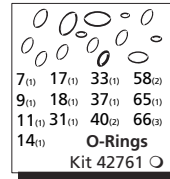

**Repair Kits**

Pos	Code	Description	Qty	Pos	Code	Description	Qty	Legend	
1	380410	Screw	(221 in/lbs) 3	38	3700220	Valve	1	Ø 12	Ø 12
2	2841740	Head (Aluminum)	○1	39	3700210	Spring	1		
	2841741	Head (Aluminum)	● 1	40	800560	O-Ring Ø 8.73x1.78	2	SRMV22G24	SRMV22G28
6	2840830	Screw	(89 in/lbs) 1	41	3700200	Injector	1		
7	600180	O-Ring Ø 7.66x1.78	1	42	2841220	Fitting 3/4" NH	1		
8	2841540	Valve cap (Aluminum)	(221 in/lbs) ○3	43	2841230	Fitting (Aluminium)	(221 in/lbs) 1		
	2841250	Valve cap (Aluminum)	(221 in/lbs) ●3	44	7369	Filter	1		
9	740290	O-Ring Ø 14x1.78	1	46	2841120	Fitting	(221 in/lbs) 1		
10	2849053	Complete valve	○6	48	2840060	Spring	3		
	2849052	Complete valve	●6	49	2840040	Piston Ø 12	3		
11	1470210	O-Ring Ø 9x1	1	50	2840050	Lock	3		
12	2841080	Seat	1	51	1980130	Fifth wheel	1		
13	2840760	Shutter	(27 in/lbs) 1	52	1980250	Fifth wheel	1		
14	820510	O-Ring Ø 10.82x1.78	1	53	1980240	Fifth wheel	1		
15	2840750	Piston guide	(177 in/lbs) 1	54	2840720	Wobble plate	1		
16	2760210	Ring	1	55	161060	Bearing	1		
17	660190	O-Ring Ø 6.07x1.78	1	56	161050	Ring Ø 72	1		
18	2260100	O-Ring Ø 6.02x2.62	1	57	2841050	Ring	1		
19	2760400	Piston	1	58	2840890	O-Ring Ø 14x2	2		
20	1060120	Nut M 6	1	59	2840840	Oil seal	1		
21	392840	Screw M 6x16	1	60	480650	Washer	1		
22	2760480	Insert	1	61	TPP1401/4A	Thermal relief valve	1		
23	1980220	Wobble plate	2	62	2840450	Spring	1		
24	2760410	Spring	1	63	1060100	Ball	1		
25	2200141	Water seal	3	64	2761380	Valve	1		
28	2840561	Bushing	○3	65	3700250	O-Ring Ø 8x1.1	1		
	2841810	Bushing	●3	66	2841520	O-Ring Ø 13.5x1.8	3		
29	1683500	Oil seal	3	67	3660340	O-Ring Ø 12x2	●3		
30	2840230	Pump body	1		AR64545	Oil	1		
31	480560	O-Ring Ø 6.75x1.78	1			<i>OIL CAPACITY - 2.2 OZ</i>			
32	2840710	Plug	1						
33	480480	O-Ring Ø 4.48x1.78	1						
34	3700240	Hose tail Ø 8	(35 in/lbs) 1						
35	1250280	Ball	1						
36	1560520	Spring	1						
37	1460430	O-Ring Ø 4x2.5	1						