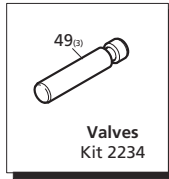

**Repair Kits**

Pos	Code	Description	Qty	Pos	Code	Description	Qty	Legend	
1	380410	Screw	(221 in/lbs) 3	38	3700220	Valve	1	Ø 12	Ø 12
2	2841740	Head (Aluminum)	○1	39	3700210	Spring	1		
	2841741	Head (Aluminum)	● 1	40	800560	O-Ring Ø 8.73x1.78	2	SRMV22G24	SRMV22G28
6	2840830	Screw	(89 in/lbs) 1	41	3700200	Injector	1		
7	600180	O-Ring Ø 7.66x1.78	1	42	2841220	Fitting 3/4" NH	1		
8	2841540	Valve cap (Aluminum)	(221 in/lbs) ○3	43	2841230	Fitting (Aluminium)	(221 in/lbs) 1		
	2841250	Valve cap (Aluminum)	(221 in/lbs) ●3	44	7369	Filter	1		
9	740290	O-Ring Ø 14x1.78	1	46	2841120	Fitting	(221 in/lbs) 1		
10	2849053	Complete valve	○6	48	2840060	Spring	3		
	2849052	Complete valve	●6	49	2840040	Piston Ø 12	3		
11	1470210	O-Ring Ø 9x1	1	50	2840050	Lock	3		
12	2841080	Seat	1	51	1980130	Fifth wheel	1		
13	2840760	Shutter	(27 in/lbs) 1	52	1980250	Fifth wheel	1		
14	820510	O-Ring Ø 10.82x1.78	1	53	1980240	Fifth wheel	1		
15	2840750	Piston guide	(177 in/lbs) 1	54	2840720	Wobble plate	1		
16	2760210	Ring	1	55	161060	Bearing	1		
17	660190	O-Ring Ø 6.07x1.78	1	56	161050	Ring Ø 72	1		
18	2260100	O-Ring Ø 6.02x2.62	1	57	2841050	Ring	1		
19	2760400	Piston	1	58	2840890	O-Ring Ø 14x2	2		
20	1060120	Nut M 6	1	59	2840840	Oil seal	1		
21	392840	Screw M 6x16	1	60	480650	Washer	1		
22	2760480	Insert	1	61	TPP1401/4A	Thermal relief valve	1		
23	1980220	Wobble plate	2	62	2840450	Spring	1		
24	2760410	Spring	1	63	1060100	Ball	1		
25	2200141	Water seal	3	64	2761380	Valve	1		
28	2840561	Bushing	○3	65	3700250	O-Ring Ø 8x1.1	1		
	2841810	Bushing	●3	66	2841520	O-Ring Ø 13.5x1.8	3		
29	1683500	Oil seal	3	67	3660340	O-Ring Ø 12x2	●3		
30	2840230	Pump body	1		AR64545	Oil	1		
31	480560	O-Ring Ø 6.75x1.78	1			<i>OIL CAPACITY - 2.2 OZ</i>			
32	2840710	Plug	1						
33	480480	O-Ring Ø 4.48x1.78	1						
34	3700240	Hose tail Ø 8	(35 in/lbs) 1						
35	1250280	Ball	1						
36	1560520	Spring	1						
37	1460430	O-Ring Ø 4x2.5	1						