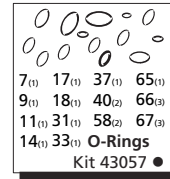

**Repair Kits**

Pos	Code	Description	Qty	Pos	Code	Description	Qty	Legend	
1	380410	Screw	(221 in/lbs) 3	38	3700220	Valve	1	Ø 12	Ø 12
2	2841740	Head (Aluminum)	○1	39	3700210	Spring	1		
	2841741	Head (Aluminum)	● 1	40	800560	O-Ring Ø 8.73x1.78	2	SRMV22G24	SRMV22G28
6	2840830	Screw	(89 in/lbs) 1	41	3700200	Injector	1		
7	600180	O-Ring Ø 7.66x1.78	1	42	2841220	Fitting 3/4" NH	1		
8	2841540	Valve cap (Aluminum)	(221 in/lbs) ○3	43	2841230	Fitting (Aluminium)	(221 in/lbs) 1		
	2841250	Valve cap (Aluminum)	(221 in/lbs) ●3	44	7369	Filter	1		
9	740290	O-Ring Ø 14x1.78	1	46	2841120	Fitting	(221 in/lbs) 1		
10	2849053	Complete valve	○6	48	2840060	Spring	3		
	2849052	Complete valve	●6	49	2840040	Piston Ø 12	3		
11	1470210	O-Ring Ø 9x1	1	50	2840050	Lock	3		
12	2841080	Seat	1	51	1980130	Fifth wheel	1		
13	2840760	Shutter	(27 in/lbs) 1	52	1980250	Fifth wheel	1		
14	820510	O-Ring Ø 10.82x1.78	1	53	1980240	Fifth wheel	1		
15	2840750	Piston guide	(177 in/lbs) 1	54	2840720	Wobble plate	1		
16	2760210	Ring	1	55	161060	Bearing	1		
17	660190	O-Ring Ø 6.07x1.78	1	56	161050	Ring Ø 72	1		
18	2260100	O-Ring Ø 6.02x2.62	1	57	2841050	Ring	1		
19	2760400	Piston	1	58	2840890	O-Ring Ø 14x2	2		
20	1060120	Nut M 6	1	59	2840840	Oil seal	1		
21	392840	Screw M 6x16	1	60	480650	Washer	1		
22	2760480	Insert	1	61	TPP1401/4A	Thermal relief valve	1		
23	1980220	Wobble plate	2	62	2840450	Spring	1		
24	2760410	Spring	1	63	1060100	Ball	1		
25	2200141	Water seal	3	64	2761380	Valve	1		
28	2840561	Bushing	○3	65	3700250	O-Ring Ø 8x1.1	1		
	2841810	Bushing	●3	66	2841520	O-Ring Ø 13.5x1.8	3		
29	1683500	Oil seal	3	67	3660340	O-Ring Ø 12x2	●3		
30	2840230	Pump body	1		AR64545	Oil	1		
31	480560	O-Ring Ø 6.75x1.78	1			<i>OIL CAPACITY - 2.2 OZ</i>			
32	2840710	Plug	1						
33	480480	O-Ring Ø 4.48x1.78	1						
34	3700240	Hose tail Ø 8	(35 in/lbs) 1						
35	1250280	Ball	1						
36	1560520	Spring	1						
37	1460430	O-Ring Ø 4x2.5	1						