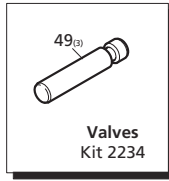

Repair Kits

Pos	Code	Description	Qty	Pos	Code	Description	Qty	Legend	
1	380410	Screw	(221 in/lbs) 3	38	3700220	Valve	1	Ø 12	Ø 12
2	2841740	Head (Aluminum)	○1	39	3700210	Spring	1		
	2841741	Head (Aluminum)	● 1	40	800560	O-Ring ø 8.73x1.78	2	SRMV22G26	SRMV22G28
6	2840830	Screw	(89 in/lbs) 1	41	3700200	Injector	1		
7	600180	O-Ring ø 7.66x1.78	1	42	2841220	Fitting 3/4" NH	1		
8	2841540	Valve cap (Aluminum)	(221 in/lbs) ○3	43	2841230	Fitting (Aluminium)	(221 in/lbs) 1		
	2841250	Valve cap (Aluminum)	(221 in/lbs) ●3	44	7369	Filter	1		
9	740290	O-Ring ø 14x1.78	1	46	2841120	Fitting	(221 in/lbs) 1		
10	2849053	Complete valve	○6	48	2840060	Spring	3		
	2849052	Complete valve	●6	49	2840040	Piston ø 12	3		
11	1470210	O-Ring ø 9x1	1	50	2840050	Lock	3		
12	2841080	Seat	1	51	1980130	Fifth wheel	1		
13	2840760	Shutter	(27 in/lbs) 1	52	1980250	Fifth wheel	1		
14	820510	O-Ring ø 10.82x1.78	1	53	1980240	Fifth wheel	1		
15	2840750	Piston guide	(177 in/lbs) 1	54	2840720	Wobble plate	1		
16	2760210	Ring	1	55	161060	Bearing	1		
17	660190	O-Ring ø 6.07x1.78	1	56	161050	Ring øi 72	1		
18	2260100	O-Ring ø 6.02x2.62	1	57	2841050	Ring	1		
19	2760400	Piston	1	58	2840890	O-Ring ø 14x2	2		
20	1060120	Nut M 6	1	59	2840840	Oil seal	1		
21	392840	Screw M 6x16	1	60	480650	Washer	1		
22	2760480	Insert	1	61	TPP1401/4A	Thermal relief valve	1		
23	1980220	Wobble plate	2	62	2840450	Spring	1		
24	2760410	Spring	1	63	1060100	Ball	1		
25	2200141	Water seal	3	64	2761380	Valve	1		
28	2840561	Bushing	○3	65	3700250	O-Ring ø 8x1.1	1		
	2841810	Bushing	●3	66	2841520	O-Ring ø 13.5x1.8	3		
29	1683500	Oil seal	3	67	3660340	O-Ring ø 12x2	●3		
30	2840230	Pump body	1		AR64545	Oil	1		
31	480560	O-Ring ø 6.75x1.78	1			<i>OIL CAPACITY - 2.2 OZ</i>			
32	2840710	Plug	1						
33	480480	O-Ring ø 4.48x1.78	1						
34	3700240	Hose tail ø 8	(35 in/lbs) 1						
35	1250280	Ball	1						
36	1560520	Spring	1						
37	1460430	O-Ring ø 4x2.5	1						