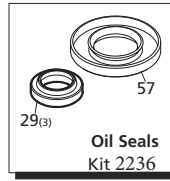

Repair Kits

Pos	Code	Description	Qty	Pos	Code	Description	Qty	Legend	
1	380410	Screw	(221 in/lbs) 3	38	3700220	Valve	1	Ø 12	Ø 12
2	2841740	Head (Aluminum)	○1	39	3700210	Spring	1		
	2841741	Head (Aluminum)	● 1	40	800560	O-Ring ø 8.73x1.78	2	SRMV22G26	SRMV22G28
6	2840830	Screw	(89 in/lbs) 1	41	3700200	Injector	1		
7	600180	O-Ring ø 7.66x1.78	1	42	2841220	Fitting 3/4" NH	1		
8	2841540	Valve cap (Aluminum)	(221 in/lbs) ○3	43	2841230	Fitting (Aluminium)	(221 in/lbs) 1		
	2841250	Valve cap (Aluminum)	(221 in/lbs) ●3	44	7369	Filter	1		
9	740290	O-Ring ø 14x1.78	1	46	2841120	Fitting	(221 in/lbs) 1		
10	2849053	Complete valve	○6	48	2840060	Spring	3		
	2849052	Complete valve	●6	49	2840040	Piston ø 12	3		
11	1470210	O-Ring ø 9x1	1	50	2840050	Lock	3		
12	2841080	Seat	1	51	1980130	Fifth wheel	1		
13	2840760	Shutter	(27 in/lbs) 1	52	1980250	Fifth wheel	1		
14	820510	O-Ring ø 10.82x1.78	1	53	1980240	Fifth wheel	1		
15	2840750	Piston guide	(177 in/lbs) 1	54	2840720	Wobble plate	1		
16	2760210	Ring	1	55	161060	Bearing	1		
17	660190	O-Ring ø 6.07x1.78	1	56	161050	Ring øi 72	1		
18	2260100	O-Ring ø 6.02x2.62	1	57	2841050	Ring	1		
19	2760400	Piston	1	58	2840890	O-Ring ø 14x2	2		
20	1060120	Nut M 6	1	59	2840840	Oil seal	1		
21	392840	Screw M 6x16	1	60	480650	Washer	1		
22	2760480	Insert	1	61	TPP1401/4A	Thermal relief valve	1		
23	1980220	Wobble plate	2	62	2840450	Spring	1		
24	2760410	Spring	1	63	1060100	Ball	1		
25	2200141	Water seal	3	64	2761380	Valve	1		
28	2840561	Bushing	○3	65	3700250	O-Ring ø 8x1.1	1		
	2841810	Bushing	●3	66	2841520	O-Ring ø 13.5x1.8	3		
29	1683500	Oil seal	3	67	3660340	O-Ring ø 12x2	●3		
30	2840230	Pump body	1		AR64545	Oil	1		
31	480560	O-Ring ø 6.75x1.78	1			<i>OIL CAPACITY - 2.2 OZ</i>			
32	2840710	Plug	1						
33	480480	O-Ring ø 4.48x1.78	1						
34	3700240	Hose tail ø 8	(35 in/lbs) 1						
35	1250280	Ball	1						
36	1560520	Spring	1						
37	1460430	O-Ring ø 4x2.5	1						