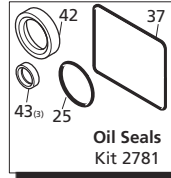

Repair Kits

Special Parts / Kits

Code	Description	Qty
980069	Packing extractor	1
2748	Rail kit 1-1/4" - 2 Rails - 4 Bolts - 4 Washers	1

Pos	Code	Description	Qty	Pos	Code	Description	Qty
1	1940260	Head bolt M10x80	(442 in/lbs) 8	37	1940410	O-Ring ø132x3	1
2	650530	Lockwasher	8	38	1200430	Bolt M6x16	(89 in/lbs) 6
3	1940140	Valve cap	(602 in/lbs) 6	39	1949010	Compete cover	1
4	1940150	Ring	6	40	1780690	Contrast disc	1
5	1140450	O-Ring ø20.24x2.62	12	41	1140450	O-Ring ø20.24x2.62	1
6	1949050	Complete valve	6	42	820680	Seal ring	1
7	1940021	Pump head	1	43	1940560	Seal	3
8	550350	O-Ring ø23.81x2.62	1	44	1940370	Rail 1-1/4"	2
9	1140300	Plug 3/4"G	1	45	1940380	Bolt	4
10	1980740	Plug 3/8"G	3	46	200231	Washer	4
11	740290	O-Ring ø14x1.78	3	47	1941240	Open bearing support	1
12	1940440	High pressure seal w/ring	3	53	1941640	Bolt M6x60	3
13	1942340	Front piston guide	3	60	1949216	Complete pump head	1
14	1942410	Piston guide	3	75	1941270	Oil sight glass	1
15	840280	Low pressure seal	3	76	100410	O-Ring ø34.6x2.62	1
16	820490	O-Ring ø34.65x1.78	3	77	1941260	Contrast disc	1
18	1340600	Washer - Copper	3	78	1941290	Seal	1
19	1942330	Piston	3				
21	1383190	Spacer	3		AR64516	Oil	2
23	1940960	Guiding piston	3			<i>OIL CAPACITY - 32 oz</i>	
24	1940060	Piston pin	3				
25	1941380	O-Ring ø66.34x2.62	2				
26	1941390	Shim 0.05 mm	1-3				
	1941400	Shim 0.10 mm	1-3				
	1941410	Shim 0.19 mm	1-3				
	1941420	Shim 0.25 mm	1-3				
27	1949011	Side cover w/sight glass	1				
28	850370	Bolt M8x16	(217 in/lbs) 8				
29	1140410	Bearing	2				
30	1940051	Con-rod	(89 in/lbs) 3				
31	1940180	Crankshaft 24mm	■ 1				
	1940520	Crankshaft 24mm	● 1				
32	650250	Key	1				
33	1941330	Pump housing	1				
34	1140370	Oil cap	1				
35	1260250	Oil sight glass	1				
36	1260430	Snap ring	1				

Legend	
ø 20	ø 20
For ●	For ■
XW-M15.30	XW-M21.28