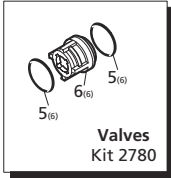

Repair Kits

Special Parts / Kits

Code	Description	Qty
980069	Packing extractor	1
2748	Rail kit 1-1/4" - 2 Rails - 4 Bolts - 4 Washers	1

Pos	Code	Description	Qty	Pos	Code	Description	Qty
1	1940260	Head bolt M10x80	(442 in/lbs) 8	37	1940410	O-Ring ø132x3	1
2	650530	Lockwasher	8	38	1200430	Bolt M6x16	(89 in/lbs) 6
3	1940140	Valve cap	(602 in/lbs) 6	39	1949010	Compete cover	1
4	1940150	Ring	6	40	1780690	Contrast disc	1
5	1140450	O-Ring ø20.24x2.62	12	41	1140450	O-Ring ø20.24x2.62	1
6	1949050	Complete valve	6	42	820680	Seal ring	1
7	1940021	Pump head	1	43	1940560	Seal	3
8	550350	O-Ring ø23.81x2.62	1	44	1940370	Rail 1-1/4"	2
9	1140300	Plug 3/4"G	1	45	1940380	Bolt	4
10	1980740	Plug 3/8"G	3	46	200231	Washer	4
11	740290	O-Ring ø14x1.78	3	47	1941240	Open bearing support	1
12	1940440	High pressure seal w/ring	3	53	1941640	Bolt M6x60	3
13	1942340	Front piston guide	3	60	1949216	Complete pump head	1
14	1942410	Piston guide	3	75	1941270	Oil sight glass	1
15	840280	Low pressure seal	3	76	100410	O-Ring ø34.6x2.62	1
16	820490	O-Ring ø34.65x1.78	3	77	1941260	Contrast disc	1
18	1340600	Washer - Copper	3	78	1941290	Seal	1
19	1942330	Piston	3				
21	1383190	Spacer	3		AR64516	Oil	2
23	1940960	Guiding piston	3			<i>OIL CAPACITY - 32 oz</i>	
24	1940060	Piston pin	3				
25	1941380	O-Ring ø66.34x2.62	2				
26	1941390	Shim 0.05 mm	1-3				
	1941400	Shim 0.10 mm	1-3				
	1941410	Shim 0.19 mm	1-3				
	1941420	Shim 0.25 mm	1-3				
27	1949011	Side cover w/sight glass	1				
28	850370	Bolt M8x16	(217 in/lbs) 8				
29	1140410	Bearing	2				
30	1940051	Con-rod	(89 in/lbs) 3				
31	1940180	Crankshaft 24mm	■ 1				
	1940520	Crankshaft 24mm	● 1				
32	650250	Key	1				
33	1941330	Pump housing	1				
34	1140370	Oil cap	1				
35	1260250	Oil sight glass	1				
36	1260430	Snap ring	1				

Legend	
ø 20	ø 20
For ●	For ■
XW-M15.30	XW-M21.28