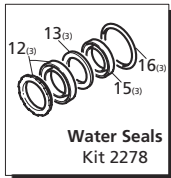

Repair Kits

Special Parts / Kits

Code	Description	Qty
980069	Packing extractor	1
2748	Rail kit 1-1/4" - 2 Rails - 4 Bolts - 4 Washers	1

Pos	Code	Description	Qty	Pos	Code	Description	Qty
1	1940260	Head bolt M10x80	(442 in/lbs) 8	37	1940410	O-Ring ø132x3	1
2	650530	Lockwasher	8	38	1200430	Bolt M6x16	(89 in/lbs) 6
3	1940140	Valve cap	(602 in/lbs) 6	39	1949010	Compete cover	1
4	1940150	Ring	6	40	1780690	Contrast disc	1
5	1140450	O-Ring ø20.24x2.62	12	41	1140450	O-Ring ø20.24x2.62	1
6	1949050	Complete valve	6	42	820680	Seal ring	1
7	1940021	Pump head	1	43	1940560	Seal	3
8	550350	O-Ring ø23.81x2.62	1	44	1940370	Rail 1-1/4"	2
9	1140300	Plug 3/4"G	1	45	1940380	Bolt	4
10	1980740	Plug 3/8"G	3	46	200231	Washer	4
11	740290	O-Ring ø14x1.78	3	47	1941240	Open bearing support	1
12	1940440	High pressure seal w/ring	3	53	1941640	Bolt M6x60	3
13	1942340	Front piston guide	3	60	1949216	Complete pump head	1
14	1942410	Piston guide	3	75	1941270	Oil sight glass	1
15	840280	Low pressure seal	3	76	100410	O-Ring ø34.6x2.62	1
16	820490	O-Ring ø34.65x1.78	3	77	1941260	Contrast disc	1
18	1340600	Washer - Copper	3	78	1941290	Seal	1
19	1942330	Piston	3				
21	1383190	Spacer	3		AR64516	Oil	2
23	1940960	Guiding piston	3			<i>OIL CAPACITY - 32 oz</i>	
24	1940060	Piston pin	3				
25	1941380	O-Ring ø66.34x2.62	2				
26	1941390	Shim 0.05 mm	1-3				
	1941400	Shim 0.10 mm	1-3				
	1941410	Shim 0.19 mm	1-3				
	1941420	Shim 0.25 mm	1-3				
27	1949011	Side cover w/sight glass	1				
28	850370	Bolt M8x16	(217 in/lbs) 8				
29	1140410	Bearing	2				
30	1940051	Con-rod	(89 in/lbs) 3				
31	1940180	Crankshaft 24mm	■ 1				
	1940520	Crankshaft 24mm	● 1				
32	650250	Key	1				
33	1941330	Pump housing	1				
34	1140370	Oil cap	1				
35	1260250	Oil sight glass	1				
36	1260430	Snap ring	1				

Legend	
ø 20	ø 20
For ●	For ■
XW-M15.30	XW-M21.28