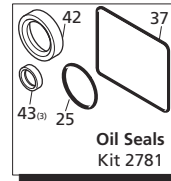

Repair Kits

Special Parts / Kits

Code	Description	Qty
980069	Packing extractor	1
2748	Rail kit 1-1/4" - 2 Rails - 4 Bolts - 4 Washers	1

Pos	Code	Description	Qty	Pos	Code	Description	Qty
1	1940260	Head bolt M10x80	(442 in/lbs) 8	34	1140370	Oil cap	1
2	650530	Lockwasher	8	35	1260250	Oil sight glass	1
3	1940140	Valve cap	(602 in/lbs) 6	36	1260430	Snap ring	1
4	1940150	Ring	6	37	1940410	O-Ring ø132x3	1
5	1140450	O-Ring ø20.24x2.62	12	38	1200430	Bolt M6x16	(89 in/lbs) 6
6	1949050	Complete valve	6	39	1949010	Complete cover	1
7	1940021	Pump head	○● 1	40	1780690	Contrast disc	1
	1941210	Pump head	▲ 1	41	1140450	O-Ring ø20.24x2.62	1
8	550350	O-Ring ø23.81x2.62	1	42	820680	Seal ring	1
9	1140300	Plug 3/4" G	1	43	1940560	Seal	3
10	1980740	Plug 3/8" G	3	44	1940370	Rail 1-1/4"	2
11	740290	O-Ring ø14x1.78	3	45	1940380	Bolt	4
12	1940440	High pressure seal w/ring	3	46	200231	Washer	4
13	1940340	Front piston guide	3	47	1941240	Open bearing support	1
14	1942410	Piston guide	3	53	1941640	Bolt M6x60	3
15	840280	Low pressure seal	3	60	1949216	Complete pump head	○● 1
16	820490	O-Ring ø34.65x1.78	3		1949217	Complete pump head	▲ 1
18	1340600	Washer - Copper	3	75	1941270	Oil sight glass	1
19	1942330	Piston	3	76	100410	O-Ring ø34.6x2.62	1
21	1383190	Spacer	3	77	1941260	Contrast disc	1
23	1940960	Guiding piston	3	78	1941290	Seal	1
24	1940060	Piston pin	3		AR64516	Oil	2
25	1941380	O-Ring ø66.34x2.62	2			OIL CAPACITY - 32 OZ	
26	1941390	Shim 0.05 mm	1-3				
	1941400	Shim 0.10 mm	1-3				
	1941410	Shim 0.19 mm	1-3				
	1941420	Shim 0.25 mm	1-3				
27	1949011	Side cover w/sight glass	1				
28	850370	Bolt M8x16	(217 in/lbs) 8				
29	1140410	Bearing	2				
30	1940051	Con-rod	(89 in/lbs) 3				
	1940180	Crankshaft 24mm	○ 1				
	1940160	Crankshaft 24mm	▲ 1				
	1940530	Crankshaft 24mm	● 1				
	1940170	Crankshaft 24mm	■ 1				
32	650250	Key	1				
33	1941330	Pump housing	1				

Legend		
ø 20	ø 20	ø 20
For ○	For ▲	For ●
XWA-M5.5G40	XWA-M8G29	XWA-M4G40
	XWA-M8G35	
For ■		
XWA-M7G40		