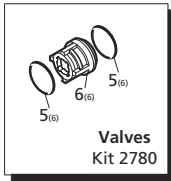

Repair Kits

Special Parts / Kits

Code	Description	Qty
980069	Packing extractor	1
2748	Rail kit 1-1/4" - 2 Rails - 4 Bolts - 4 Washers	1

Pos	Code	Description	Qty	Pos	Code	Description	Qty
1	1940260	Head bolt M10x80	(442 in/lbs) 8	34	1140370	Oil cap	1
2	650530	Lockwasher	8	35	1260250	Oil sight glass	1
3	1940140	Valve cap	(602 in/lbs) 6	36	1260430	Snap ring	1
4	1940150	Ring	6	37	1940410	O-Ring ø132x3	1
5	1140450	O-Ring ø20.24x2.62	12	38	1200430	Bolt M6x16	(89 in/lbs) 6
6	1949050	Complete valve	6	39	1949010	Complete cover	1
7	1940021	Pump head	○● 1	40	1780690	Contrast disc	1
	1941210	Pump head	▲ 1	41	1140450	O-Ring ø20.24x2.62	1
8	550350	O-Ring ø23.81x2.62	1	42	820680	Seal ring	1
9	1140300	Plug 3/4" G	1	43	1940560	Seal	3
10	1980740	Plug 3/8" G	3	44	1940370	Rail 1-1/4"	2
11	740290	O-Ring ø14x1.78	3	45	1940380	Bolt	4
12	1940440	High pressure seal w/ring	3	46	200231	Washer	4
13	1940340	Front piston guide	3	47	1941240	Open bearing support	1
14	1942410	Piston guide	3	53	1941640	Bolt M6x60	3
15	840280	Low pressure seal	3	60	1949216	Complete pump head	○● 1
16	820490	O-Ring ø34.65x1.78	3		1949217	Complete pump head	▲ 1
18	1340600	Washer - Copper	3	75	1941270	Oil sight glass	1
19	1942330	Piston	3	76	100410	O-Ring ø34.6x2.62	1
21	1383190	Spacer	3	77	1941260	Contrast disc	1
23	1940960	Guiding piston	3	78	1941290	Seal	1
24	1940060	Piston pin	3		AR64516	Oil	2
25	1941380	O-Ring ø66.34x2.62	2			OIL CAPACITY - 32 OZ	
26	1941390	Shim 0.05 mm	1-3				
	1941400	Shim 0.10 mm	1-3				
	1941410	Shim 0.19 mm	1-3				
	1941420	Shim 0.25 mm	1-3				
27	1949011	Side cover w/sight glass	1				
28	850370	Bolt M8x16	(217 in/lbs) 8				
29	1140410	Bearing	2				
30	1940051	Con-rod	(89 in/lbs) 3				
	1940180	Crankshaft 24mm	○ 1				
	1940160	Crankshaft 24mm	▲ 1				
	1940530	Crankshaft 24mm	● 1				
	1940170	Crankshaft 24mm	■ 1				
32	650250	Key	1				
33	1941330	Pump housing	1				

Legend		
ø 20	ø 20	ø 20
For ○	For ▲	For ●
XWA-M5.5G40	XWA-M8G29	XWA-M4G40
	XWA-M8G35	
For ■		
XWA-M7G40		