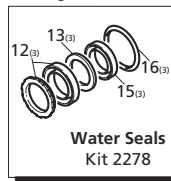

Repair Kits

Special Parts / Kits

Code	Description	Qty
980069	Packing extractor	1
2748	Rail kit 1-1/4" - 2 Rails - 4 Bolts - 4 Washers	1

Pos	Code	Description	Qty	Pos	Code	Description	Qty
1	1940260	Head bolt M10x80	(442 in/lbs) 8	34	1140370	Oil cap	1
2	650530	Lockwasher	8	35	1260250	Oil sight glass	1
3	1940140	Valve cap	(602 in/lbs) 6	36	1260430	Snap ring	1
4	1940150	Ring	6	37	1940410	O-Ring ø132x3	1
5	1140450	O-Ring ø20.24x2.62	12	38	1200430	Bolt M6x16	(89 in/lbs) 6
6	1949050	Complete valve	6	39	1949010	Complete cover	1
7	1940021	Pump head	○● 1	40	1780690	Contrast disc	1
	1941210	Pump head	▲ 1	41	1140450	O-Ring ø20.24x2.62	1
8	550350	O-Ring ø23.81x2.62	1	42	820680	Seal ring	1
9	1140300	Plug 3/4" G	1	43	1940560	Seal	3
10	1980740	Plug 3/8" G	3	44	1940370	Rail 1-1/4"	2
11	740290	O-Ring ø14x1.78	3	45	1940380	Bolt	4
12	1940440	High pressure seal w/ring	3	46	200231	Washer	4
13	1940340	Front piston guide	3	47	1941240	Open bearing support	1
14	1942410	Piston guide	3	53	1941640	Bolt M6x60	3
15	840280	Low pressure seal	3	60	1949216	Complete pump head	○● 1
16	820490	O-Ring ø34.65x1.78	3		1949217	Complete pump head	▲ 1
18	1340600	Washer - Copper	3	75	1941270	Oil sight glass	1
19	1942330	Piston	3	76	100410	O-Ring ø34.6x2.62	1
21	1383190	Spacer	3	77	1941260	Contrast disc	1
23	1940960	Guiding piston	3	78	1941290	Seal	1
24	1940060	Piston pin	3		AR64516	Oil	2
25	1941380	O-Ring ø66.34x2.62	2			OIL CAPACITY - 32 OZ	
26	1941390	Shim 0.05 mm	1-3				
	1941400	Shim 0.10 mm	1-3				
	1941410	Shim 0.19 mm	1-3				
	1941420	Shim 0.25 mm	1-3				
27	1949011	Side cover w/sight glass	1				
28	850370	Bolt M8x16	(217 in/lbs) 8				
29	1140410	Bearing	2				
30	1940051	Con-rod	(89 in/lbs) 3				
	1940180	Crankshaft 24mm	○ 1				
	1940160	Crankshaft 24mm	▲ 1				
	1940530	Crankshaft 24mm	● 1				
	1940170	Crankshaft 24mm	■ 1				
32	650250	Key	1				
33	1941330	Pump housing	1				

Legend		
ø 20	ø 20	ø 20
For ○	For ▲	For ●
XWA-M5.5G40	XWA-M8G29	XWA-M4G40
	XWA-M8G35	
For ■		
XWA-M7G40		