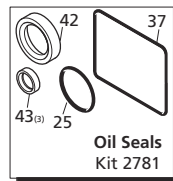

**Repair Kits**

**Special Parts / Kits**

Code	Description	Qty
2778	Viton water seals ø20	1
2779	Viton water seals ø22	1
980069	Packing extractor	1
2748	Rail kit 1-1/4" - 2 Rails - 4 Bolts - 4 Washers	1

Pos	Code	Description	Qty	Pos	Code	Description	Qty
1	1940260	Head bolt M10x80	(442 in/lbs) 8	28	850370	Bolt M8x16	(217 in/lbs) 8
2	650530	Washer	8	29	1140410	Bearing	2
3	1940140	Valve cap	(602 in/lbs) 6	30	1945001	Con-rod	(89 in/lbs) 3
4	1940150	Ring	6	31	1940530	Crankshaft 24mm	● 1
5	1140450	O-Ring ø20.24x2.62	12	32	1940190	Crankshaft 24mm	○ 1
6	1949050	Complete valve	6	33	1940170	Crankshaft 24mm	■ 1
7	1940021	Pump head ø20	1	34	1940160	Crankshaft 24mm	▲ 1
8	1941210	Pump head ø22	1	35	650250	Key	1
9	550350	O-Ring ø23.81x2.62	1	36	1941330	Pump housing	1
10	1140300	Plug 3/4" G	1	37	1140370	Vented oil cap	1
11	1980740	Plug 3/8" G	3	38	1260250	Oil sight glass	1
12	740290	O-Ring ø14x1.78	3	39	1260430	Snap ring	1
13	1940440	High pressure packing w/ring ø20	3	40	1940410	O-Ring ø132x3	1
14	1940270	High pressure packing w/ring ø22	3	41	1200430	Bolt M6x16	(89 in/lbs) 6
15	1940430	Front piston guide ø20	3	42	1949010	Compete cover	1
16	1940200	Front piston guide ø22	3	43	1780690	Contrast disc	1
17	1940470	Low pressure seal ø20	3	44	1140450	O-Ring ø20.24x2.62	1
18	1940480	Low pressure seal ø22	3	45	820680	Oil seal	1
19	1940450	Rear piston guide ø20	3	46	1940560	Oil seal	3
20	1940460	Rear piston guide ø22	3	47	1940370	Rail 1-1/4"	2
21	820490	O-Ring ø34.65x1.78	3	48	1940380	Bolt	4
22	1940570	Nut (106 in/lbs) 3	3	49	200231	Washer	4
23	1940580	Washer - Copper 3	3	50	1941240	Open bearing support	1
24	1420430	Piston ø20	3	51	1941220	Split O-Ring	3
25	1420120	Piston ø22	3	52	1949200	Complete pump head ●○■▲ 1	1
26	880840	O-Ring ø9.25x1.78	3	53	1949202	Complete pump head ▲ 1	1
27	960460	Slinger 3	3	54	1949203	Complete pump head ◆ 1	1
28	1940120	Back-up ring 3	3	55	1941270	Oil sight glass	1
29	1940070	Guiding piston 3	3	56	100410	O-Ring ø34.6x2.62	1
30	1940060	Piston pin 3	3	57	1941260	Contrast disc	1
31	1941380	O-Ring ø66.34x2.62 2	2	58	1941290	Seal	1
32	1941390	Shim 0.05 mm 1-3	1-3	59	AR64516	Oil	2
33	1941400	Shim 0.10 mm 1-3	1-3	60		<i>OIL CAPACITY - 32 oz</i>	
34	1941410	Shim 0.19 mm 1-3	1-3				
35	1941420	Shim 0.25 mm 1-3	1-3				
36	1949011	Side cover w/sight glass 1	1				