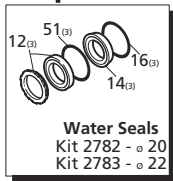

**Repair Kits**

**Special Parts / Kits**

Code	Description	Qty
2778	Viton water seals ø20	1
2779	Viton water seals ø22	1
980069	Packing extractor	1
2748	Rail kit 1-1/4" - 2 Rails - 4 Bolts - 4 Washers	1

Pos	Code	Description	Qty	Pos	Code	Description	Qty
1	1940260	Head bolt M10x80	(442 in/lbs) 8	28	850370	Bolt M8x16	(217 in/lbs) 8
2	650530	Washer	8	29	1140410	Bearing	2
3	1940140	Valve cap	(602 in/lbs) 6	30	1945001	Con-rod	(89 in/lbs) 3
4	1940150	Ring	6	31	1940530	Crankshaft 24mm	● 1
5	1140450	O-Ring ø20.24x2.62	12	32	1940190	Crankshaft 24mm	○ 1
6	1949050	Complete valve	6	33	1940170	Crankshaft 24mm	■ 1
7	1940021	Pump head ø20	1	34	1940160	Crankshaft 24mm	▲ 1
8	1941210	Pump head ø22	1	35	650250	Key	1
9	550350	O-Ring ø23.81x2.62	1	36	1941330	Pump housing	1
10	1140300	Plug 3/4" G	1	37	1140370	Vented oil cap	1
11	1980740	Plug 3/8" G	3	38	1260250	Oil sight glass	1
12	740290	O-Ring ø14x1.78	3	39	1260430	Snap ring	1
13	1940440	High pressure packing w/ring ø20	3	40	1940410	O-Ring ø132x3	1
14	1940270	High pressure packing w/ring ø22	3	41	1200430	Bolt M6x16	(89 in/lbs) 6
15	1940430	Front piston guide ø20	3	42	1949010	Compete cover	1
16	1940200	Front piston guide ø22	3	43	1780690	Contrast disc	1
17	1940470	Low pressure seal ø20	3	44	1140450	O-Ring ø20.24x2.62	1
18	1940480	Low pressure seal ø22	3	45	820680	Oil seal	1
19	1940450	Rear piston guide ø20	3	46	1940560	Oil seal	3
20	1940460	Rear piston guide ø22	3	47	1940370	Rail 1-1/4"	2
21	820490	O-Ring ø34.65x1.78	3	48	1940380	Bolt	4
22	1940570	Nut (106 in/lbs) 3	3	49	200231	Washer	4
23	1940580	Washer - Copper 3	3	50	1941240	Open bearing support	1
24	1420430	Piston ø20	3	51	1941220	Split O-Ring	3
25	1420120	Piston ø22	3	52	1949200	Complete pump head ●○■▲ 1	1
26	880840	O-Ring ø9.25x1.78	3	53	1949202	Complete pump head ▲ 1	1
27	960460	Slinger 3	3	54	1949203	Complete pump head ◆ 1	1
28	1940120	Back-up ring 3	3	55	1941270	Oil sight glass	1
29	1940070	Guiding piston 3	3	56	100410	O-Ring ø34.6x2.62	1
30	1940060	Piston pin 3	3	57	1941260	Contrast disc	1
31	1941380	O-Ring ø66.34x2.62 2	2	58	1941290	Seal	1
32	1941390	Shim 0.05 mm 1-3	1-3	59	AR64516	Oil	2
33	1941400	Shim 0.10 mm 1-3	1-3	60		<i>OIL CAPACITY - 32 oz</i>	
34	1941410	Shim 0.19 mm 1-3	1-3				
35	1941420	Shim 0.25 mm 1-3	1-3				
36	1949011	Side cover w/sight glass 1	1				