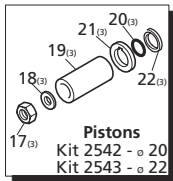

**Repair Kits**

**Special Parts / Kits**

Code	Description	Qty
2778	Viton water seals ø20	1
2779	Viton water seals ø22	1
980069	Packing extractor	1
2748	Rail kit 1-1/4" - 2 Rails - 4 Bolts - 4 Washers	1

Pos	Code	Description	Qty	Pos	Code	Description	Qty
1	1940260	Head bolt M10x80	(442 in/lbs) 8	28	850370	Bolt M8x16	(217 in/lbs) 8
2	650530	Washer	8	29	1140410	Bearing	2
3	1940140	Valve cap	(602 in/lbs) 6	30	1945001	Con-rod	(89 in/lbs) 3
4	1940150	Ring	6	31	1940530	Crankshaft 24mm	● 1
5	1140450	O-Ring ø20.24x2.62	12	32	1940190	Crankshaft 24mm	○ 1
6	1949050	Complete valve	6	33	1940170	Crankshaft 24mm	■ 1
7	1940021	Pump head ø20	1	34	1940160	Crankshaft 24mm	▲ 1
8	1941210	Pump head ø22	1	35	650250	Key	1
9	550350	O-Ring ø23.81x2.62	1	36	1941330	Pump housing	1
10	1140300	Plug 3/4" G	1	37	1140370	Vented oil cap	1
11	1980740	Plug 3/8" G	3	38	1260250	Oil sight glass	1
12	740290	O-Ring ø14x1.78	3	39	1260430	Snap ring	1
13	1940440	High pressure packing w/ring ø20	3	40	1940410	O-Ring ø132x3	1
14	1940270	High pressure packing w/ring ø22	3	41	1200430	Bolt M6x16	(89 in/lbs) 6
15	1940430	Front piston guide ø20	3	42	1949010	Compete cover	1
16	1940200	Front piston guide ø22	3	43	1780690	Contrast disc	1
17	1940470	Low pressure seal ø20	3	44	1140450	O-Ring ø20.24x2.62	1
18	1940480	Low pressure seal ø22	3	45	820680	Oil seal	1
19	1940450	Rear piston guide ø20	3	46	1940560	Oil seal	3
20	1940460	Rear piston guide ø22	3	47	1940370	Rail 1-1/4"	2
21	820490	O-Ring ø34.65x1.78	3	48	1940380	Bolt	4
22	1940570	Nut (106 in/lbs) 3	3	49	200231	Washer	4
23	1940580	Washer - Copper 3	3	50	1941240	Open bearing support	1
24	1420430	Piston ø20	3	51	1941220	Split O-Ring	3
25	1420120	Piston ø22	3	52	1949200	Complete pump head ●○■▲ 1	1
26	880840	O-Ring ø9.25x1.78	3	53	1949202	Complete pump head ▲ 1	1
27	960460	Slinger 3	3	54	1949203	Complete pump head ◆ 1	1
28	1940120	Back-up ring 3	3	55	1941270	Oil sight glass	1
29	1940070	Guiding piston 3	3	56	100410	O-Ring ø34.6x2.62	1
30	1940060	Piston pin 3	3	57	1941260	Contrast disc	1
31	1941380	O-Ring ø66.34x2.62 2	2	58	1941290	Seal	1
32	1941390	Shim 0.05 mm 1-3	1-3	59	AR64516	Oil	2
33	1941400	Shim 0.10 mm 1-3	1-3	60		<i>OIL CAPACITY - 32 oz</i>	
34	1941410	Shim 0.19 mm 1-3	1-3				
35	1941420	Shim 0.25 mm 1-3	1-3				
36	1949011	Side cover w/sight glass 1	1				