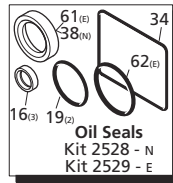

Special Parts / Kits

Code	Description	Qty.
1837	Rail kit 5/8" - 2 Rails - 4 Bolts	(N only) 1
2633	Rail kit 1-3/4" - 2 Rails - 4 Bolts	(N only) 1
2633H	Rail kit 2-5/8" - 2 Rails - 4 Bolts	(N only) 1

Pos	Code	Description	Qty.	Pos	Code	Description	Qty.	Pos	Code	Description	Qty.	
1	960161	O-Ring ø17.86x2.62	6	33	2280490	Crankshaft 24mm	1	78	2349200	Complete pump head NPT	1	
2	2340030	Valve cap (478 in/lbs)	6	34	2280790	Crankshaft 24mm	1	79	2349202	Complete pump head G	1	
3	960850T	Valve cap 1/4" threaded - SS (478 in/lbs)	1	35	2280500	Crankshaft 24mm	1	80	2349203	Complete pump head G	1	
4	2349050	Complete valve	6	36	2280090	Crankshaft 24mm	1	81	2340310	Back-up ring	3	
11	880831	O-Ring ø15.54x2.62	6	37	2280060	Crankshaft 24mm	1	82	2340330	Back-up ring	3	
12	960110	Support ring	3	38	1382810	Shim 0.05 mm	1-3	83	180102	O-Ring ø17.5x2 G	1	
13	840320	Support ring	3	39	1380120	Shim 0.10 mm	1-3	84	740291	O-Ring ø14x1.78 G	1	
14	880321	High pressure packing	3	40	1380130	Shim 0.20 mm	1-3	85	1260250	Oil sight glass	1	
15	840331	High pressure packing	3	41	1380530	Shim 0.25 mm	1-3	86	1260430	Snap ring	1	
16	2340140	Front piston guide	3	42	2340280	Open bearing support (217 in/lbs)	1	87	1780690	Contrast disc	1	
17	2340160	Front piston guide	3	43	740290	O-Ring ø14x1.78	2	88	1140450	O-Ring ø20.24x2.62	1	
18	961241	O-Ring ø31.47x1.78	3	44	2340350	Plug 3/8" G	2		AR64516	Oil	1	
19	880331	Low pressure seal	3	45	2340050	Plug 3/8" NPT	1		OIL CAPACITY - 15 OZ			
20	840341	Low pressure seal	3	46	2340350	Plug 3/8" G	1		Legend			
21	1383130	Oil seal	3	47	2340040	Plug 1/2" NPT	1	ø 18	For ○	For ●	For □	For ■
22	2340240	Bolt M8x16 (217 in/lbs)	8	48	2340360	Plug 1/2" G	1	RKA-SS	RKA-SS	RKA-SS	RKA-SS	
23	2349011	Side cover w/sight glass	1	49	2340370	Pump head G	1	2.3G15	3G15	3.6G12	4.2G15	
24	640030	O-Ring ø59.99x2.62	2	50	2340340	Pump head G	1	ø 22				
25	2280240	Bearing	1	51	1383440	Head bolt M8x70 (217 in/lbs)	8	For √				
26	2340260	Pump housing	1	52	1380320	Bearing	1	RKA-SS				
27	880130	Oil cap	1	53	621170	Oil seal	1	7G22 (N only)				
28	2340060	Nut (106 in/lbs)	3	54	1380220	O-Ring ø72.75x1.78	1					
29	2340200	Washer	3	55	2340300	Shaft cover	1					
30	1383230	Ceramic piston	3	56	620610	Bolt M8x30	4					
31	1383340	Ceramic piston	3	57	2280220	Hollow shaft ø5/8"	1					
32	2340110	Rear piston guide	3	58	2280210	Hollow shaft ø5/8"	1					
33	2340130	Rear piston guide	3	59	2280520	Hollow shaft ø5/8"	1					
34	480482	O-Ring ø4.48x1.78	3	60	2280530	Hollow shaft ø5/8"	1					
35	2340070	Guiding piston	3	61	1780910	Flange F33	1					
36	1380060	Piston pin	3	62	2280540	Hollow shaft ø1-1/8"	1					
37	1383020	Con rod - Bronze	3	63	2280800	Hollow shaft ø1-1/8"	1					
38	1780510	O-Ring ø106x3	1	64	2280550	Hollow shaft ø1-1/8"	1					
	2349010	Complete rear cover	1	65	2280200	Hollow shaft ø1-1/8"	1					
	2340250	Bolt M6x14 (89 in/lbs)	6	66	1591	Flange F17	1					
	1380520	Key	1	67	2340190	Ring	3					
	180340	Oil seal	1	68	840370	Bearing	1