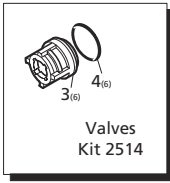

Special Parts / Kits

Code	Description	Qty.
1837	Rail kit 5/8" - 2 Rails - 4 Bolts	(N only) 1
2633	Rail kit 1-3/4" - 2 Rails - 4 Bolts	(N only) 1
2633H	Rail kit 2-5/8" - 2 Rails - 4 Bolts	(N only) 1

Pos	Code	Description	Qty.	Pos	Code	Description	Qty.	Pos	Code	Description	Qty.	
1	960161	O-Ring ø17.86x2.62	6	33	2280490	Crankshaft 24mm	1	78	2349200	Complete pump head NPT	1	
2	2340030	Valve cap (478 in/lbs)	6	34	2280790	Crankshaft 24mm	1	79	2349202	Complete pump head G	1	
3	960850T	Valve cap 1/4" threaded - SS (478 in/lbs)	1	35	2280500	Crankshaft 24mm	1	80	2349203	Complete pump head G	1	
4	2349050	Complete valve	6	36	2280090	Crankshaft 24mm	1	81	2340310	Back-up ring	3	
11	880831	O-Ring ø15.54x2.62	6	37	2280060	Crankshaft 24mm	1	82	2340330	Back-up ring	3	
12	960110	Support ring	3	38	1382810	Shim 0.05 mm	1-3	83	180102	O-Ring ø17.5x2 G	1	
13	840320	Support ring	3	39	1380120	Shim 0.10 mm	1-3	84	740291	O-Ring ø14x1.78 G	1	
14	880321	High pressure packing	3	40	1380130	Shim 0.20 mm	1-3	85	1260250	Oil sight glass	1	
15	840331	High pressure packing	3	41	1380530	Shim 0.25 mm	1-3	86	1260430	Snap ring	1	
16	2340140	Front piston guide	3	42	2340280	Open bearing support (217 in/lbs)	1	87	1780690	Contrast disc	1	
17	2340160	Front piston guide	3	43	740290	O-Ring ø14x1.78	2	88	1140450	O-Ring ø20.24x2.62	1	
18	961241	O-Ring ø31.47x1.78	3	44	2340350	Plug 3/8" G	2		AR64516	Oil	1	
19	880331	Low pressure seal	3	45	2340050	Plug 3/8" NPT	1		OIL CAPACITY - 15 OZ			
20	840341	Low pressure seal	3	46	2340350	Plug 3/8" G	1		Legend			
21	1383130	Oil seal	3	47	2340040	Plug 1/2" NPT	1	ø 18	For ○	For ●	For □	For ■
22	2340240	Bolt M8x16 (217 in/lbs)	8	48	2340360	Plug 1/2" G	1	RKA-SS	RKA-SS	RKA-SS	RKA-SS	
23	2349011	Side cover w/sight glass	1	49	2340370	Pump head G	1	2.3G15	3G15	3.6G12	4.2G15	
24	640030	O-Ring ø59.99x2.62	2	50	2340340	Pump head G	1	ø 22				
25	2280240	Bearing	1	51	1383440	Head bolt M8x70 (217 in/lbs)	8	For √				
26	2340260	Pump housing	1	52	1380320	Bearing	1	RKA-SS				
27	880130	Oil cap	1	53	621170	Oil seal	1	7G22 (N only)				
28	2340060	Nut (106 in/lbs)	3	54	1380220	O-Ring ø72.75x1.78	1					
29	2340200	Washer	3	55	2340300	Shaft cover	1					
30	1383230	Ceramic piston	3	56	620610	Bolt M8x30	4					
31	1383340	Ceramic piston	3	57	2280220	Hollow shaft ø5/8"	1					
32	2340110	Rear piston guide	3	58	2280210	Hollow shaft ø5/8"	1					
33	2340130	Rear piston guide	3	59	2280520	Hollow shaft ø5/8"	1					
34	480482	O-Ring ø4.48x1.78	3	60	2280530	Hollow shaft ø5/8"	1					
35	2340070	Guiding piston	3	61	1780910	Flange F33	1					
36	1380060	Piston pin	3	62	2280540	Hollow shaft ø1-1/8"	1					
37	1383020	Con rod - Bronze	3	63	2280800	Hollow shaft ø1-1/8"	1					
38	1780510	O-Ring ø106x3	1	64	2280550	Hollow shaft ø1-1/8"	1					
	2349010	Complete rear cover	1	65	2280200	Hollow shaft ø1-1/8"	1					
	2340250	Bolt M6x14 (89 in/lbs)	6	66	1591	Flange F17	1					
	1380520	Key	1	67	2340190	Ring	3					
	180340	Oil seal	1	68	840370	Bearing	1