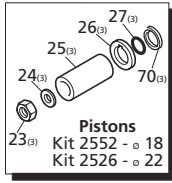

Special Parts / Kits

Code	Description	Qty.
1837	Rail kit 5/8" - 2 Rails - 4 Bolts	(N only) 1
2633	Rail kit 1-3/4" - 2 Rails - 4 Bolts	(N only) 1
2633H	Rail kit 2-5/8" - 2 Rails - 4 Bolts	(N only) 1

Pos	Code	Description	Qty.	Pos	Code	Description	Qty.	Pos	Code	Description	Qty.	
1	960161	O-Ring ø17.86x2.62	6	33	2280490	Crankshaft 24mm	1	78	2349200	Complete pump head NPT	1	
2	2340030	Valve cap (478 in/lbs)	6	34	2280790	Crankshaft 24mm	1	79	2349202	Complete pump head G	1	
3	960850T	Valve cap 1/4" threaded - SS (478 in/lbs)	1	35	2280500	Crankshaft 24mm	1	80	2349203	Complete pump head G	1	
4	2349050	Complete valve	6	36	2280090	Crankshaft 24mm	1	81	2340310	Back-up ring	3	
11	880831	O-Ring ø15.54x2.62	6	37	2280060	Crankshaft 24mm	1	82	2340330	Back-up ring	3	
12	960110	Support ring	3	38	1382810	Shim 0.05 mm	1-3	83	180102	O-Ring ø17.5x2 G	1	
13	840320	Support ring	3	39	1380120	Shim 0.10 mm	1-3	84	740291	O-Ring ø14x1.78 G	1	
14	880321	High pressure packing	3	40	1380130	Shim 0.20 mm	1-3	85	1260250	Oil sight glass	1	
15	840331	High pressure packing	3	41	1380530	Shim 0.25 mm	1-3	86	1260430	Snap ring	1	
16	2340140	Front piston guide	3	42	2340280	Open bearing support (217 in/lbs)	1	87	1780690	Contrast disc	1	
17	2340160	Front piston guide	3	43	740290	O-Ring ø14x1.78	2	88	1140450	O-Ring ø20.24x2.62	1	
18	961241	O-Ring ø31.47x1.78	3	44	2340350	Plug 3/8" G	2		AR64516	Oil	1	
19	880331	Low pressure seal	3	45	2340050	Plug 3/8" NPT	1		OIL CAPACITY - 15 OZ			
20	840341	Low pressure seal	3	46	2340350	Plug 3/8" G	1		Legend			
21	1383130	Oil seal	3	47	2340040	Plug 1/2" NPT	1	ø 18	For ○	For ●	For □	For ■
22	2340240	Bolt M8x16 (217 in/lbs)	8	48	2340360	Plug 1/2" G	1	RKA-SS	RKA-SS	RKA-SS	RKA-SS	
23	2349011	Side cover w/sight glass	1	49	2340370	Pump head G	1	2.3G15	3G15	3.6G12	4.2G15	
24	640030	O-Ring ø59.99x2.62	2	50	2340340	Pump head G	1	ø 22				
25	2280240	Bearing	1	51	1383440	Head bolt M8x70 (217 in/lbs)	8	For √				
26	2340260	Pump housing	1	52	1380320	Bearing	1	RKA-SS				
27	880130	Oil cap	1	53	621170	Oil seal	1	7G22 (N only)				
28	2340060	Nut (106 in/lbs)	3	54	1380220	O-Ring ø72.75x1.78	1					
29	2340200	Washer	3	55	2340300	Shaft cover	1					
30	1383230	Ceramic piston	3	56	620610	Bolt M8x30	4					
31	1383340	Ceramic piston	3	57	2280220	Hollow shaft ø5/8"	1					
32	2340110	Rear piston guide	3	58	2280210	Hollow shaft ø5/8"	1					
33	2340130	Rear piston guide	3	59	2280520	Hollow shaft ø5/8"	1					
34	480482	O-Ring ø4.48x1.78	3	60	2280530	Hollow shaft ø5/8"	1					
35	2340070	Guiding piston	3	61	1780910	Flange F33	1					
36	1380060	Piston pin	3	62	2280540	Hollow shaft ø1-1/8"	1					
37	1383020	Con rod - Bronze	3	63	2280800	Hollow shaft ø1-1/8"	1					
38	1780510	O-Ring ø106x3	1	64	2280550	Hollow shaft ø1-1/8"	1					
	2349010	Complete rear cover	1	65	2280200	Hollow shaft ø1-1/8"	1					
	2340250	Bolt M6x14 (89 in/lbs)	6	66	1591	Flange F17	1					
	1380520	Key	1	67	2340190	Ring	3					
	180340	Oil seal	1	68	840370	Bearing	1