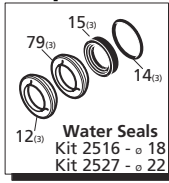

Special Parts / Kits

Code	Description	Qty.
1837	Rail kit 5/8" - 2 Rails - 4 Bolts	(N only) 1
2633	Rail kit 1-3/4" - 2 Rails - 4 Bolts	(N only) 1
2633H	Rail kit 2-5/8" - 2 Rails - 4 Bolts	(N only) 1

Pos	Code	Description	Qty.	Pos	Code	Description	Qty.	Pos	Code	Description	Qty.	
1	960161	O-Ring ø17.86x2.62	6	33	2280490	Crankshaft 24mm	1	78	2349200	Complete pump head NPT	1	
2	2340030	Valve cap (478 in/lbs)	6	34	2280790	Crankshaft 24mm	1	79	2349202	Complete pump head G	1	
3	960850T	Valve cap 1/4" threaded - SS (478 in/lbs)	1	35	2280500	Crankshaft 24mm	1	80	2349203	Complete pump head G	1	
4	2349050	Complete valve	6	36	2280090	Crankshaft 24mm	1	81	2340310	Back-up ring	3	
11	880831	O-Ring ø15.54x2.62	6	37	2280060	Crankshaft 24mm	1	82	2340330	Back-up ring	3	
12	960110	Support ring	3	38	1382810	Shim 0.05 mm	1-3	83	180102	O-Ring ø17.5x2 G	1	
13	840320	Support ring	3	39	1380120	Shim 0.10 mm	1-3	84	740291	O-Ring ø14x1.78 G	1	
14	880321	High pressure packing	3	40	1380130	Shim 0.20 mm	1-3	85	1260250	Oil sight glass	1	
15	840331	High pressure packing	3	41	1380530	Shim 0.25 mm	1-3	86	1260430	Snap ring	1	
16	2340140	Front piston guide	3	42	2340280	Open bearing support (217 in/lbs)	1	87	1780690	Contrast disc	1	
17	2340160	Front piston guide	3	43	740290	O-Ring ø14x1.78	2	88	1140450	O-Ring ø20.24x2.62	1	
18	961241	O-Ring ø31.47x1.78	3	44	2340350	Plug 3/8" G	2		AR64516	Oil	1	
19	880331	Low pressure seal	3	45	2340050	Plug 3/8" NPT	1		OIL CAPACITY - 15 OZ			
20	840341	Low pressure seal	3	46	2340350	Plug 3/8" G	1		Legend			
21	1383130	Oil seal	3	47	2340040	Plug 1/2" NPT	1	ø 18	For ○	For ●	For □	For ■
22	2340240	Bolt M8x16 (217 in/lbs)	8	48	2340360	Plug 1/2" G	1	RKA-SS	RKA-SS	RKA-SS	RKA-SS	
23	2349011	Side cover w/sight glass	1	49	2340370	Pump head G	1	2.3G15	3G15	3.6G12	4.2G15	
24	640030	O-Ring ø59.99x2.62	2	50	2340340	Pump head G	1	ø 22				
25	2280240	Bearing	1	51	1383440	Head bolt M8x70 (217 in/lbs)	8	For √				
26	2340260	Pump housing	1	52	1380320	Bearing	1	RKA-SS				
27	880130	Oil cap	1	53	621170	Oil seal	1	7G22 (N only)				
28	2340060	Nut (106 in/lbs)	3	54	1380220	O-Ring ø72.75x1.78	1					
29	2340200	Washer	3	55	2340300	Shaft cover	1					
30	1383230	Ceramic piston	3	56	620610	Bolt M8x30	4					
31	1383340	Ceramic piston	3	57	2280220	Hollow shaft ø5/8"	1					
32	2340110	Rear piston guide	3	58	2280210	Hollow shaft ø5/8"	1					
33	2340130	Rear piston guide	3	59	2280520	Hollow shaft ø5/8"	1					
34	480482	O-Ring ø4.48x1.78	3	60	2280530	Hollow shaft ø5/8"	1					
35	2340070	Guiding piston	3	61	1780910	Flange F33	1					
36	1380060	Piston pin	3	62	2280540	Hollow shaft ø1-1/8"	1					
37	1383020	Con rod - Bronze	3	63	2280800	Hollow shaft ø1-1/8"	1					
38	1780510	O-Ring ø106x3	1	64	2280550	Hollow shaft ø1-1/8"	1					
	2349010	Complete rear cover	1	65	2280200	Hollow shaft ø1-1/8"	1					
	2340250	Bolt M6x14 (89 in/lbs)	6	66	1591	Flange F17	1					
	1380520	Key	1	67	2340190	Ring	3					
	180340	Oil seal	1	68	840370	Bearing	1