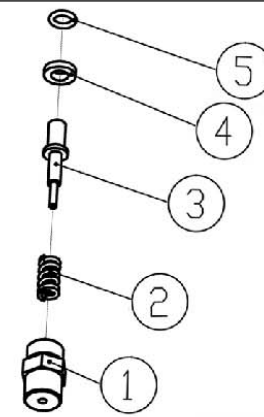

VALVE KIT		
ITEM	QTY	DESCRIPTION
1	6	VALVE CASE
2	6	SPRING
3	6	VALVE PLATE
4	6	VALVE SEAT
5	6	O-RING

18 PART NO. 7106628

BOOST VALVE KIT		
ITEM	QTY	DESCRIPTION
1	1	VALVE CASE
2	1	VALVE SPRING
3	1	VALVE POLE
4	1	VALVE PLATE
5	1	O-RING

25 PART NO. 7104228

SOAP INJECTOR KIT		
ITEM	QTY	DESCRIPTION
1	1	HOSE BARB
2	1	O-RING
3	1	O-RING
4	1	STEEL BALL
5	1	SPRING

33 PART NO. 7106630

VENTURI TUBE KIT		
ITEM	QTY	DESCRIPTION
1	1	O-RING
2	1	CHECK VALVE CORE
3	1	CHECK VALVE SPRING
4	1	NOZZLE
5	1	O-RING
6	1	VENTURI TUBE
7	1	O-RING

# 510001 PUMP DRAWING PARTS LIST

ITEM	PART NO.	DESCRIPTION	QTY PER PUMP	COMMENT
1		Case	1	
2		Oil Seal	1	
3		Thrusting Bearing 2	1	
4		Back Ring, Wobble Plate	1	
		O-Ring	1	
		Wobble Plate	1	
5		Thrusting Bearing 1	1	
6		Clip	3	
7		Spring Base	3	
8		Plunger	3	
9		Spring, Plunger	3	
10		O-Ring	1	
11		Base, Plunger	1	
12	7105741	Oil Seal	3	Oil Seal Kit
13		Back Ring	3	
14	7106627	High Pressure Water Seal	3	Water Seal Kit
		Back Ring		
		O-Ring		
		Low Pressure Water Seal		
15	7106643	Back Ring	3	
16	7104223	Valve Case	6	Valve Kit (INLET AND OUTLET)
		Spring		
		Valve Plate		
		Valve Seat		
		O-Ring		
17	7106644	O-Ring	1	
18	7108157	Boost Valve Case	1	Boost Plug Kit
		Boost Valve Spring		
		Boost Valve Pole		
		Boost Valve Plate		
		O-Ring		
19	7106645	O-Ring	3	
20	7106646	Plug	3	
21	7106647	Plug	2	
22	7106648	Screw	3	
23	7106649	Screw	3	