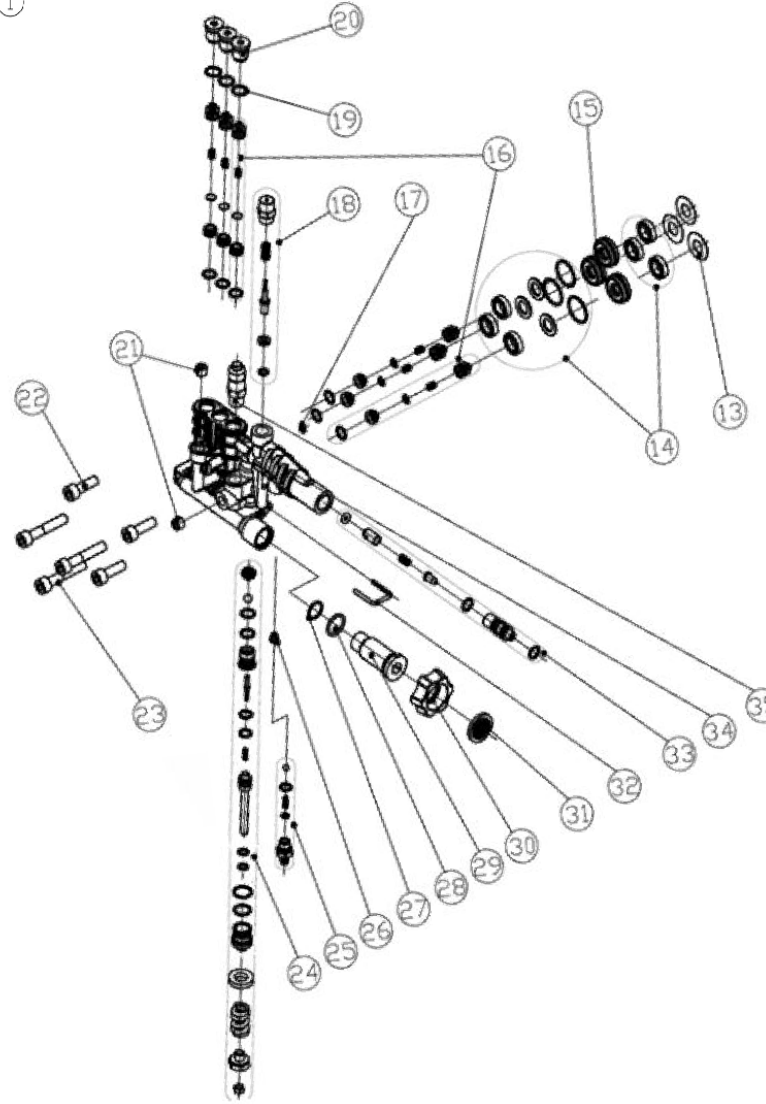

PUMP KIT, 510003 MANIFOLD
PART NO. 7107342

510003 PUMP DRAWING PARTS LIST				
ITEM	PART NO.	DESCRIPTION	QTY	COMMENT
13		Back Ring	3	
14	7106627	High Pressure Water Seal		Water Seal Kit
		Back Ring	3	
		Low Pressure Water Seal		
15	7106643	Back Ring	3	
16	7104223	Valve Case		Valve Kit (INLET AND OUTLET)
		Spring	6	
		Valve Plate		
		Valve Seat		
		O-Ring		
17	7106644	O-Ring	1	
18	7108157	Boost Valve Case		Boost Plug Kit
		Boost Valve Spring	1	
		Boost Valve Pole		
		Boost Valve Plate		
		O-Ring		
19	7106645	O-Ring	3	
20	7106646	Plug	3	
21	7106647	Plug	2	
22	7106648	Screw	3	
23	7106649	Screw	3	
24	7104226	Nut		Unloader Kit
		Adjusting Nut		
		Spring		
		Seating Ring		
		Valve Sheath		
		O-Ring		
		O-Ring		
		Checking Ring		
		O-Ring		
		Valve Pole		
		Spring		
		Checking Ring		
		O-Ring		
		Pin		
		Upper Seat		
		Checking Ring		
		O-Ring		
		Steel Ball		
		Back Seat		
		Nozzle		
25	7104228	O-Ring		Soap Injector Kit
		O-Ring	1	
		Steel Ball		
		Spring		
26	7106650	Venturi Tube Back Ring	1	
27	7106651	O-Ring	1	
28	7106652	O-Ring	1	
29	7106653	Inlet Connector	1	
30	7105705	Garden Hose Nut	1	
31	7000123	Filter Gasket	1	
32	7106655	U-Pin	1	
33	7106630	O-Ring		Venturi Tube Kit
		Checking Valve Core	1	
		Checking Valve Spring		
		Nozzle		
		O-Ring		
		Venturi Tube		
		O-Ring		
34		Pump Head	1	
35	7101359	Thermal Relief Valve	1