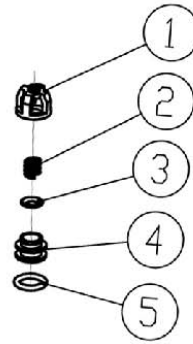

16 PART NO. 7104223

VALVE KIT		
ITEM	QTY	DESCRIPTION
1	6	VALVE CASE
2	6	SPRING
3	6	VALVE PLATE
4	6	VALVE SEAT
5	6	O-RING