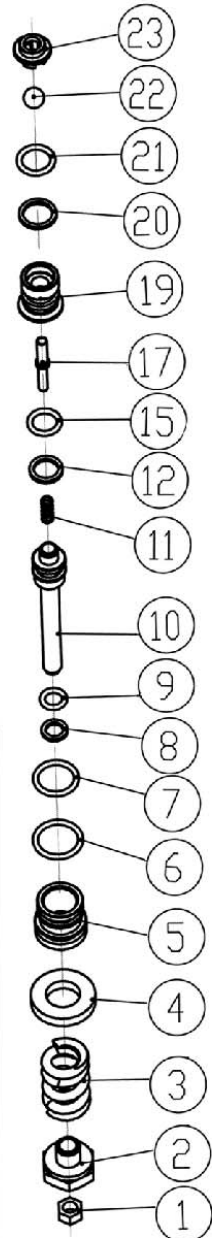

PUMPS COVERED BY THIS DOCUMENT	
PART NO.	DESCRIPTION
510001	PUMP, 2400 @ 2 P/BOOST
510003	PUMP, 3000 @ 2.4 P/BOOST

510001 / 8.6CAV11

510003 / 8.6CAV12

TORQUE SPECIFICATIONS			
ITEM	FT-LB	IN-LB	N-M
18	13	159	18
20	13	159	18
22	16	195	22
23	18	221	25
25	10	115	13
29	13	159	18

VALVE KIT		
ITEM	QTY	DESCRIPTION
1	6	VALVE CASE
2	6	SPRING
3	6	VALVE PLATE
4	6	VALVE SEAT
5	6	O-RING

18 PART NO. 7106628

BOOST VALVE KIT		
ITEM	QTY	DESCRIPTION
1	1	VALVE CASE
2	1	VALVE SPRING
3	1	VALVE POLE
4	1	VALVE PLATE
5	1	O-RING

25 PART NO. 7104228

SOAP INJECTOR KIT		
ITEM	QTY	DESCRIPTION
1	1	HOSE BARB
2	1	O-RING
3	1	O-RING
4	1	STEEL BALL
5	1	SPRING

33 PART NO. 7106630

VENTURI TUBE KIT		
ITEM	QTY	DESCRIPTION
1	1	O-RING
2	1	CHECK VALVE CORE
3	1	CHECK VALVE SPRING
4	1	NOZZLE
5	1	O-RING
6	1	VENTURI TUBE
7	1	O-RING

24 PART NO. 7104226

UNLOADER KIT		
ITEM	QTY	DESCRIPTION
1	1	NUT
2	1	ADJUSTING NUT
3	1	SPRING
4	1	SEATING RING
5	1	VALVE SHEATH
6	1	O-RING
7	1	O-RING
8	1	CHECKING RING
9	1	O-RING
10	1	VALVE POLE
11	1	SPRING
12	1	CHECKING RING
15	1	O-RING
17	1	PIN
19	1	UPPER SEAT
20	1	CHECKING RING
21	1	O-RING
22	1	STEEL BALL
23	1	BACK SEAT