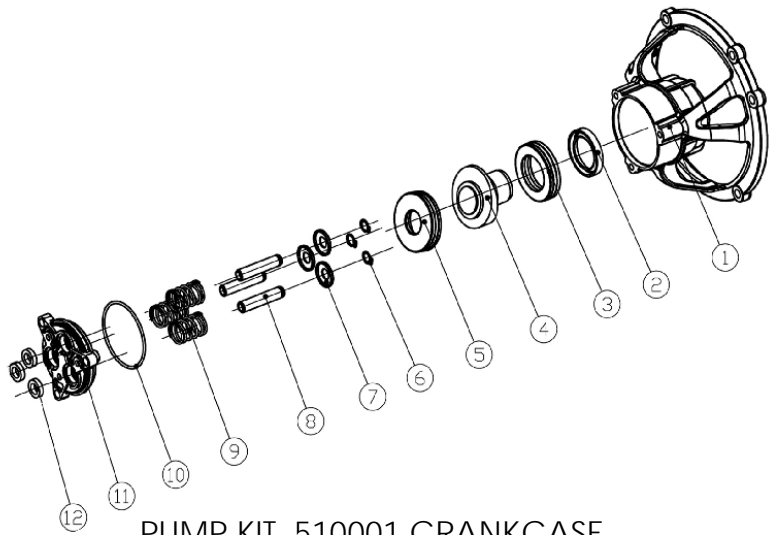

PUMP KIT, 510001 CRANKCASE
PART NO. 7107339

510003 PUMP DRAWING PARTS LIST				
ITEM	PART NO.	DESCRIPTION	QTY	COMMENT
1		Case	1	
2		Oil Seal	1	
3		Thrusting Bearing 2	1	
4		Back Ring, Wobble Plate	1	
		O-Ring	1	
		Wobble Plate	1	
5		Thrusting Bearing 1	1	
6		Clip	3	
7		Spring Base	3	
8		Plunger	3	
9		Spring, Plunger	3	
10		O-Ring	1	
11		Base, Plunger	1	
12	7106662	Oil Seal	3	Oil Seal Kit