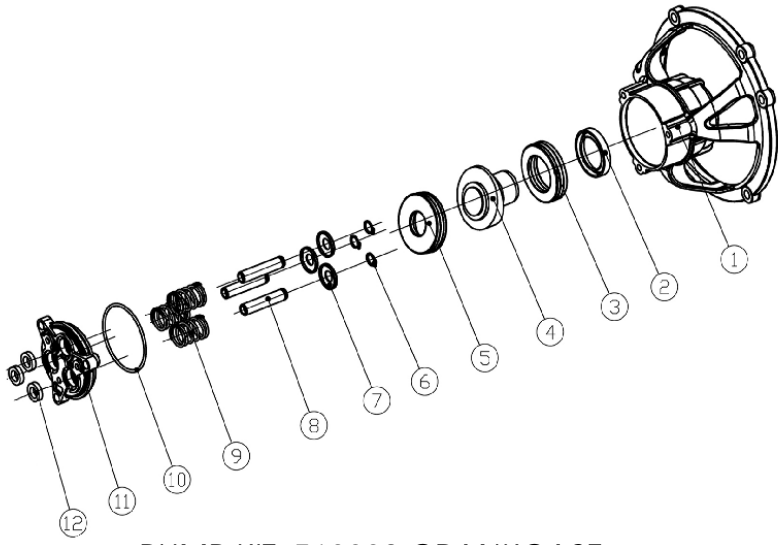

PUMP KIT, 510003 CRANKCASE
PART NO. 7107341

510003 PUMP DRAWING PARTS LIST				
ITEM	PART NO.	DESCRIPTION	QTY	COMMENT
1		Case	1	
2		Oil Seal	1	
3		Thrusting Bearing 2	1	
4		Back Ring, Wobble Plate	1	
		O-Ring	1	
		Wobble Plate	1	
5		Thrusting Bearing 1	1	
6		Clip	3	
7		Spring Base	3	
8		Plunger	3	
9		Spring, Plunger	3	
10		O-Ring	1	
11		Base, Plunger	1	
12	7106662	Oil Seal	3	Oil Seal Kit