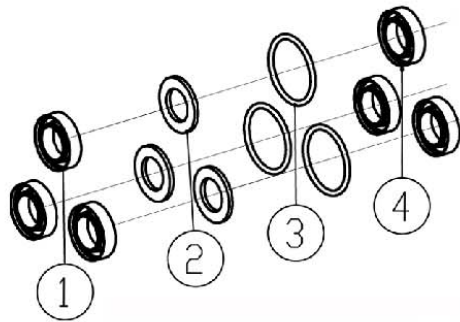

OIL SEAL KIT		
ITEM	QTY	DESCRIPTION
1	3	SEAL, OIL

14 PART NO. 7106664

WATER SEAL KIT		
ITEM	QTY	DESCRIPTION
1	3	HIGH PRESSURE SEAL
2	3	BACK RING
3	3	O-RING
4	3	LOW PRESSURE SEAL