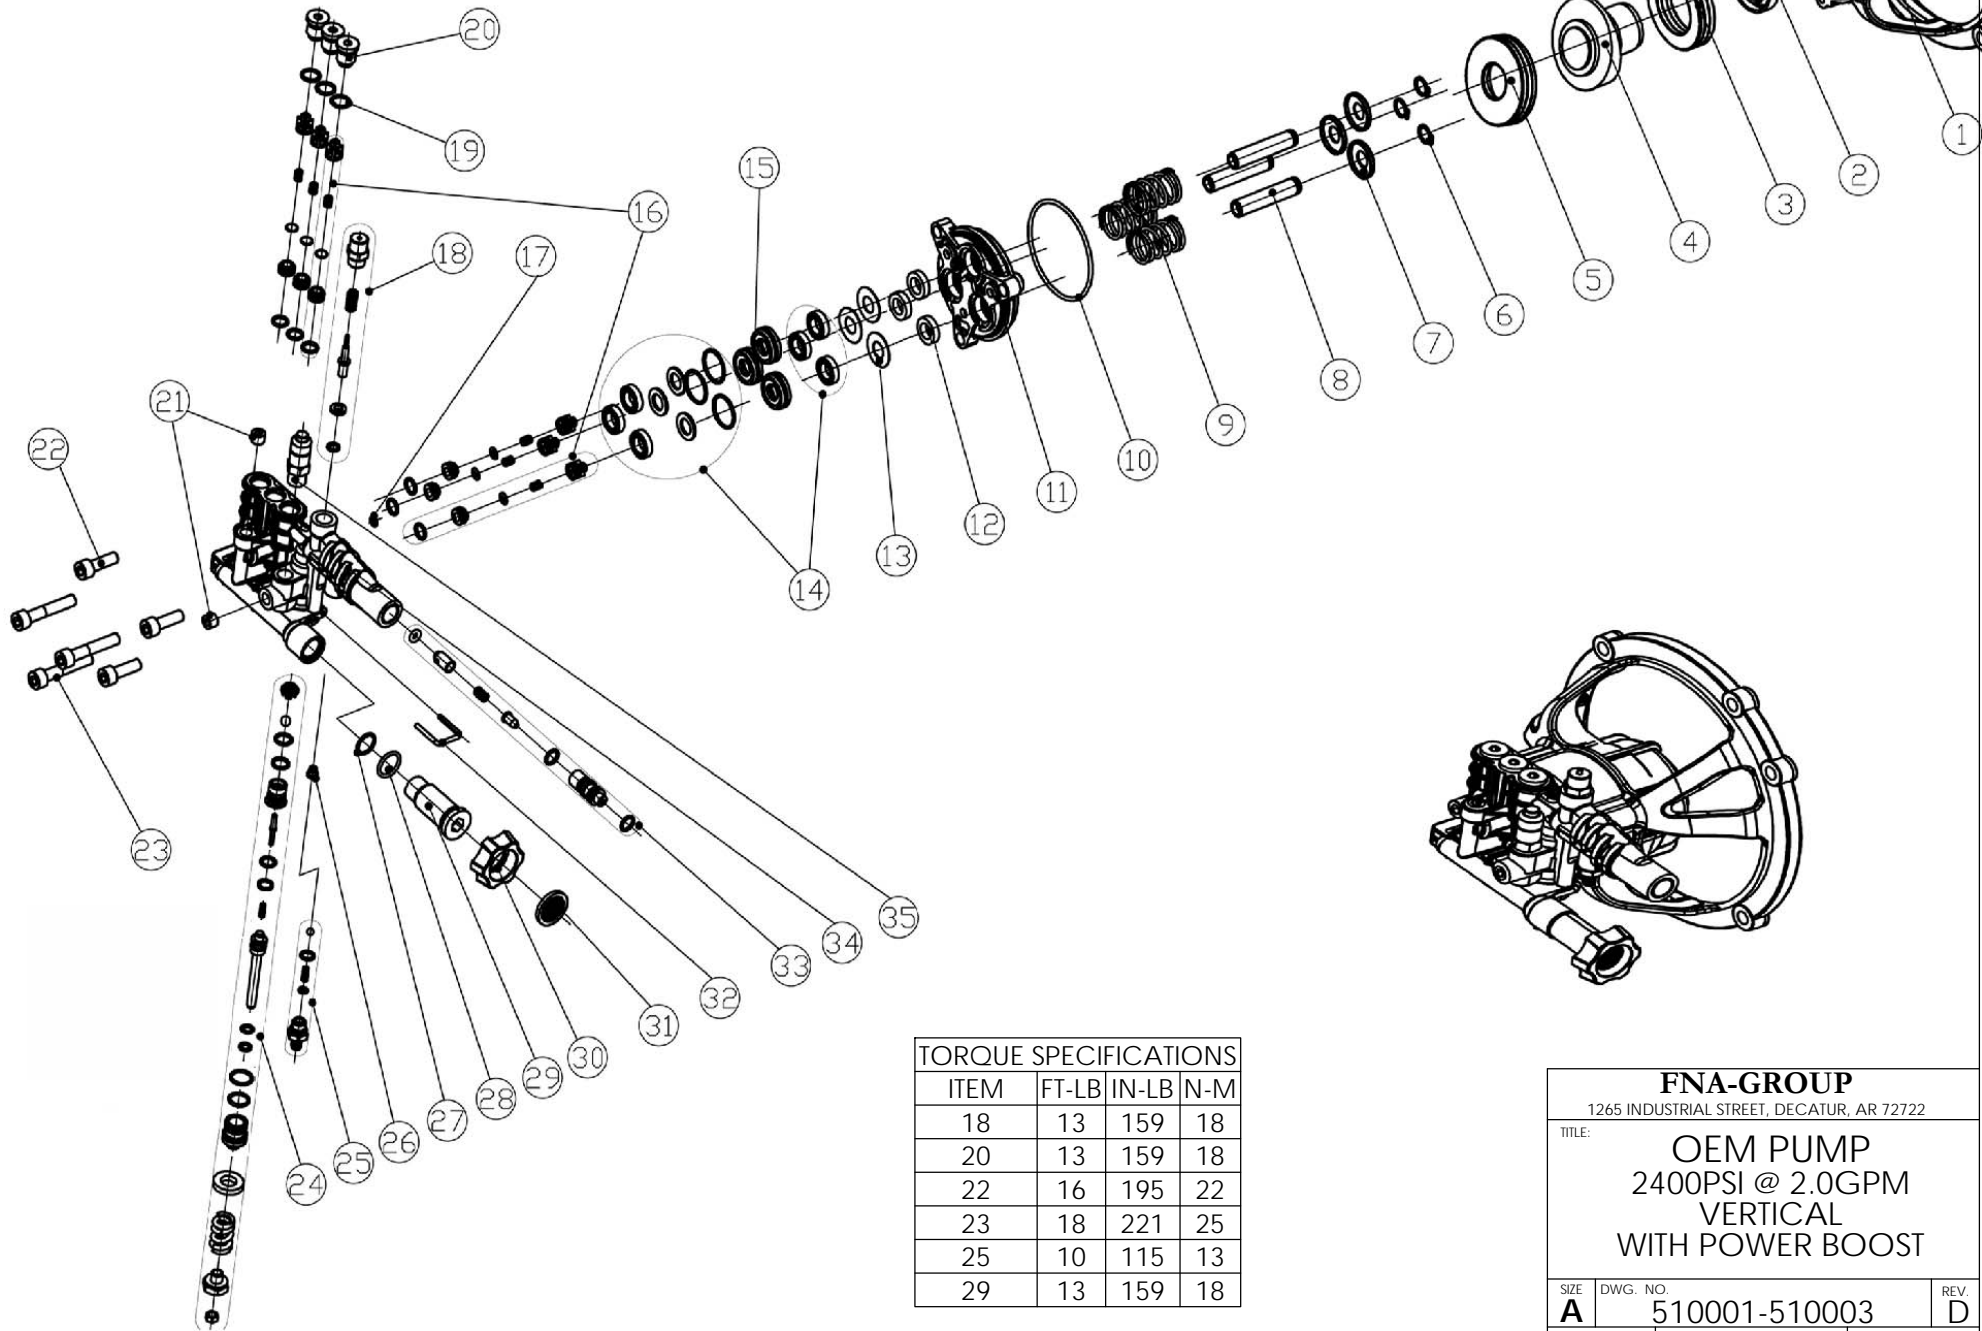

PUMPS COVERED BY THIS DOCUMENT	
PART NO.	DESCRIPTION
510001	PUMP, 2400 @ 2 P/BOOST
510003	PUMP, 3000 @ 2.4 P/BOOST

510001 / 8.6CAV11

510003 / 8.6CAV12

TORQUE SPECIFICATIONS			
ITEM	FT-LB	IN-LB	N-M
18	13	159	18
20	13	159	18
22	16	195	22
23	18	221	25
25	10	115	13
29	13	159	18

VALVE KIT		
ITEM	QTY	DESCRIPTION
1	6	VALVE CASE
2	6	SPRING
3	6	VALVE PLATE
4	6	VALVE SEAT
5	6	O-RING

18 PART NO. 7106628

BOOST VALVE KIT		
ITEM	QTY	DESCRIPTION
1	1	VALVE CASE
2	1	VALVE SPRING
3	1	VALVE POLE
4	1	VALVE PLATE
5	1	O-RING

25 PART NO. 7104228

SOAP INJECTOR KIT		
ITEM	QTY	DESCRIPTION
1	1	HOSE BARB
2	1	O-RING
3	1	O-RING
4	1	STEEL BALL
5	1	SPRING

33 PART NO. 7106630

VENTURI TUBE KIT		
ITEM	QTY	DESCRIPTION
1	1	O-RING
2	1	CHECK VALVE CORE
3	1	CHECK VALVE SPRING
4	1	NOZZLE
5	1	O-RING
6	1	VENTURI TUBE
7	1	O-RING

PUMP KIT, 510001 CRANKCASE  
PART NO. 7107339

510003 PUMP DRAWING PARTS LIST				
ITEM	PART NO.	DESCRIPTION	QTY	COMMENT
1		Case	1	
2		Oil Seal	1	
3		Thrusting Bearing 2	1	
4		Back Ring, Wobble Plate	1	
		O-Ring	1	
		Wobble Plate	1	
5		Thrusting Bearing 1	1	
6		Clip	3	
7		Spring Base	3	
8		Plunger	3	
9		Spring, Plunger	3	
10		O-Ring	1	
11		Base, Plunger	1	
12	7106662	Oil Seal	3	Oil Seal Kit