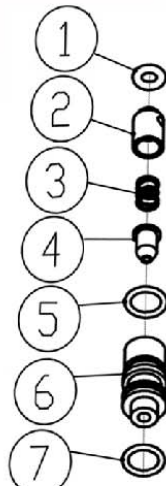

VALVE KIT		
ITEM	QTY	DESCRIPTION
1	6	VALVE CASE
2	6	SPRING
3	6	VALVE PLATE
4	6	VALVE SEAT
5	6	O-RING

18 PART NO. 7106628

BOOST VALVE KIT		
ITEM	QTY	DESCRIPTION
1	1	VALVE CASE
2	1	VALVE SPRING
3	1	VALVE POLE
4	1	VALVE PLATE
5	1	O-RING

25 PART NO. 7104228

SOAP INJECTOR KIT		
ITEM	QTY	DESCRIPTION
1	1	HOSE BARB
2	1	O-RING
3	1	O-RING
4	1	STEEL BALL
5	1	SPRING

33 PART NO. 7106630

VENTURI TUBE KIT		
ITEM	QTY	DESCRIPTION
1	1	O-RING
2	1	CHECK VALVE CORE
3	1	CHECK VALVE SPRING
4	1	NOZZLE
5	1	O-RING
6	1	VENTURI TUBE
7	1	O-RING

24 PART NO. 7104226

UNLOADER KIT		
ITEM	QTY	DESCRIPTION
1	1	NUT
2	1	ADJUSTING NUT
3	1	SPRING
4	1	SEATING RING
5	1	VALVE SHEATH
6	1	O-RING
7	1	O-RING
8	1	CHECKING RING
9	1	O-RING
10	1	VALVE POLE
11	1	SPRING
12	1	CHECKING RING
15	1	O-RING
17	1	PIN
19	1	UPPER SEAT
20	1	CHECKING RING
21	1	O-RING
22	1	STEEL BALL
23	1	BACK SEAT

# 510001 PUMP DRAWING PARTS LIST

ITEM	PART NO.	DESCRIPTION	QTY PER PUMP	COMMENT
1		Case	1	
2		Oil Seal	1	
3		Thrusting Bearing 2	1	
4		Back Ring, Wobble Plate	1	
		O-Ring	1	
		Wobble Plate	1	
5		Thrusting Bearing 1	1	
6		Clip	3	
7		Spring Base	3	
8		Plunger	3	
9		Spring, Plunger	3	
10		O-Ring	1	
11		Base, Plunger	1	
12	7105741	Oil Seal	3	Oil Seal Kit
13		Back Ring	3	
14	7106627	High Pressure Water Seal	3	Water Seal Kit
		Back Ring		
		O-Ring		
		Low Pressure Water Seal		
15	7106643	Back Ring	3	
16	7104223	Valve Case	6	Valve Kit (INLET AND OUTLET)
		Spring		
		Valve Plate		
		Valve Seat		
		O-Ring		
17	7106644	O-Ring	1	
18	7108157	Boost Valve Case	1	Boost Plug Kit
		Boost Valve Spring		
		Boost Valve Pole		
		Boost Valve Plate		
		O-Ring		
19	7106645	O-Ring	3	
20	7106646	Plug	3	
21	7106647	Plug	2	
22	7106648	Screw	3	
23	7106649	Screw	3	