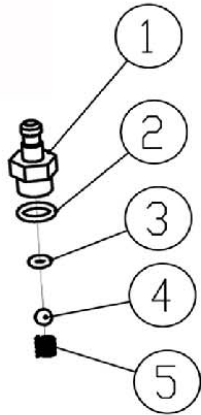

VALVE KIT		
ITEM	QTY	DESCRIPTION
1	6	VALVE CASE
2	6	SPRING
3	6	VALVE PLATE
4	6	VALVE SEAT
5	6	O-RING

18 PART NO. 7106628

BOOST VALVE KIT		
ITEM	QTY	DESCRIPTION
1	1	VALVE CASE
2	1	VALVE SPRING
3	1	VALVE POLE
4	1	VALVE PLATE
5	1	O-RING

25 PART NO. 7104228

SOAP INJECTOR KIT		
ITEM	QTY	DESCRIPTION
1	1	HOSE BARB
2	1	O-RING
3	1	O-RING
4	1	STEEL BALL
5	1	SPRING

33 PART NO. 7106630

VENTURI TUBE KIT		
ITEM	QTY	DESCRIPTION
1	1	O-RING
2	1	CHECK VALVE CORE
3	1	CHECK VALVE SPRING
4	1	NOZZLE
5	1	O-RING
6	1	VENTURI TUBE
7	1	O-RING

PUMP KIT, 510003 CRANKCASE  
PART NO. 7107341

510003 PUMP DRAWING PARTS LIST				
ITEM	PART NO.	DESCRIPTION	QTY	COMMENT
1		Case	1	
2		Oil Seal	1	
3		Thrusting Bearing 2	1	
4		Back Ring, Wobble Plate	1	
		O-Ring	1	
		Wobble Plate	1	
5		Thrusting Bearing 1	1	
6		Clip	3	
7		Spring Base	3	
8		Plunger	3	
9		Spring, Plunger	3	
10		O-Ring	1	
11		Base, Plunger	1	
12	7106662	Oil Seal	3	Oil Seal Kit