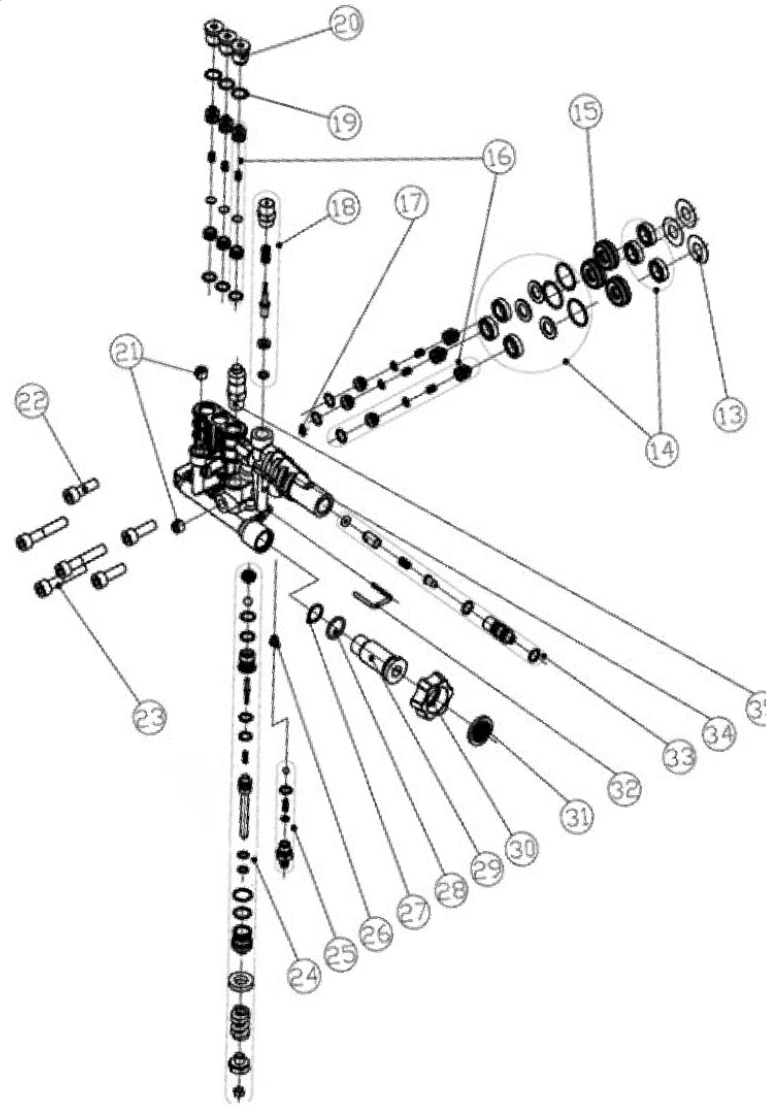

PUMP KIT, 510001 MANIFOLD
PART NO. 7107340

510001 PUMP DRAWING PARTS LIST				
ITEM	PART NO.	DESCRIPTION	QTY	COMMENT
13		Back Ring	3	
14	7106627	High Pressure Water Seal		
		Back Ring	3	Water Seal Kit
		O-Ring		
		Low Pressure Water Seal		
15	7106643	Back Ring	3	
16	7104223	Valve Case		
		Spring		
		Valve Plate	6	Valve Kit (INLET AND OUTLET)
		Valve Seat		
		O-Ring		
17	7106644	O-Ring	1	
18	7108157	Boost Valve Case		
		Boost Valve Spring		
		Boost Valve Pole	1	Boost Plug Kit
		Boost Valve Plate		
		O-Ring		
19	7106645	O-Ring	3	
20	7106646	Plug	3	
21	7106647	Plug	2	
22	7106648	Screw	3	
23	7106649	Screw	3	
24	7104226	Nut		
		Adjusting Nut		
		Spring		
		Seating Ring		
		Valve Sheath		
		O-Ring		
		O-Ring		
		Checking Ring		
		O-Ring		
		Valve Pole	1	Unloader Kit
		Spring		
		Checking Ring		
		O-Ring		
		Pin		
		Upper Seat		
		Checking Ring		
		O-Ring		
		Steel Ball		
		Back Seat		
25	7104228	Nozzle		
		O-Ring	1	Soap Injector Kit
		O-Ring		
		Steel Ball		
		Spring		
26	7106650	Venturi Tube Back Ring	1	
27	7106651	O-Ring	1	
28	7106652	O-Ring	1	
29	7106653	Inlet Connector	1	
30	7105705	Garden Hose Nut	1	
31	7000123	Filter Gasket	1	
32	7106655	U-Pin	1	
33	7106630	O-Ring		
		Checking Valve Core		
		Checking Valve Spring		
		Nozzle	1	Venturi Tube Kit
		O-Ring		
		Venturi Tube		
		O-Ring		
34		Pump Head	1	
35	7101359	Thermal Relief Valve	1