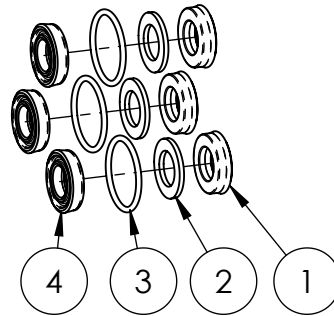

OIL SEAL KIT

ITEM	QTY.	DESCRIPTION
1	3	OIL SEAL

15 PART NO. 7106627

WATER SEAL KIT

ITEM	QTY.	DESCRIPTION
1	3	HIGH PRESSURE WATER SEAL
2	3	BACK RING
3	3	O-RING
4	3	LOW PRESSURE WATER SEAL