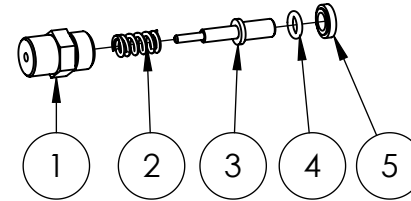

21 PART NO. 7106628

BOOST VALVE KIT

ITEM	QTY.	DESCRIPTION
1	1	BOOST VALVE CAP
2	1	BOOST VALVE SPRING
3	1	BOOST VALVE POLE
4	1	O-RING
5	1	BOOST VALVE PLATE

18 PART NO. 7104223

VALVE KIT

ITEM	QTY.	DESCRIPTION
1	1	VALVE CAGE
2	1	SPRING
3	1	VALVE PLATE
4	1	VALVE SEAT
5	1	O-RING

27 PART NO. 7106630

VENTURIO TUBE KIT

ITEM	QTY.	DESCRIPTION
1	1	O-RING
2	1	O-RING
3	1	VENTURIO TUBE
4	1	NOZZLE
5	1	CHECKING VALVE SPRING
6	1	CHECKING VALVE CORE
7	1	O-RING

25 PART NO. 7104228

SOAP INJECTOR KIT

510005 PUMP EXPLOSION DRAWING PARTS LIST

ITEM	PART NO	PART NAME	QTY. PER PUMP	COMMENT
1	7106631	CASE	1	
2	7106632	OIL SEAL	1	
3	7106633	THRUSTING BEARING 2	1	
4	7106634	WOBBLE PLATE	1	
5	7106635	THRUSTING BEARING 1	1	
6	7106636	CLIP	3	
7	7106637	SPRING BASE	3	
8	7106638	PLUNGER	3	
9	7106639	SPRING	3	
10	7106640	O-RING	1	
11	7106641	PLUNGER BASE	1	
12	7105741	OIL SEAL	3	
13	7106648	SCREW	3	
14	7106642	BACK RING	3	
15	7106627	HIGH PRESSURE WATER SEAL	1	
		BACK RING	1	
		O-RING	1	
		LOW PRESSURE WATER SEAL	1	
16	7106643	BACK RING	3	
17	7106644	O-RING	1	
18	7104223	VALVE CAGE	1	
		SPRING	1	
		VALVE PLATE	1	
		VALVE SEAT	1	
19	7106653	O-RING	1	
		INLET CONNECTOR	1	
21	7106628	BOOST VALVE CAP	1	
		BOOST VALVE SPRING	1	
		BOOST VALVE POLE	1	
		O-RING	1	
		BOOST VALVE PLATE	1	
22	7104226	PIN	1	
		NUT	1	
		ADJUSTING NUT	1	
		SPRING	1	
		SEATING RING	1	
		VALVE SHEATH	1	
		O-RING	1	
		O-RING	1	
		VALVE POLE	1	
		CHECKING RING	1	
		O-RING	1	
		O-RING	1	
		CHECKING RING	1	
		SPRING	1	
		UPPER SEAT	1	
		CHECKING RING	1	
		O-RING	1	
STEEL BALL	1			
BACK SEAT	1			