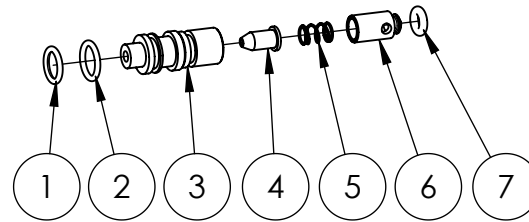

21 PART NO. 7106628

BOOST VALVE KIT

ITEM	QTY.	DESCRIPTION
1	1	BOOST VALVE CAP
2	1	BOOST VALVE SPRING
3	1	BOOST VALVE POLE
4	1	O-RING
5	1	BOOST VALVE PLATE

18 PART NO. 7104223

VALVE KIT

ITEM	QTY.	DESCRIPTION
1	1	VALVE CAGE
2	1	SPRING
3	1	VALVE PLATE
4	1	VALVE SEAT
5	1	O-RING

27 PART NO. 7106630

VENTURIO TUBE KIT

ITEM	QTY.	DESCRIPTION
1	1	O-RING
2	1	O-RING
3	1	VENTURIO TUBE
4	1	NOZZLE
5	1	CHECKING VALVE SPRING
6	1	CHECKING VALVE CORE
7	1	O-RING

25 PART NO. 7104228

SOAP INJECTOR KIT

510005 PUMP EXPLOSION DRAWING PARTS LIST

ITEM	PART NO	PART NAME	QTY. PER PUMP	COMMENT
1	7106631	CASE	1	
2	7106632	OIL SEAL	1	
3	7106633	THRUSTING BEARING 2	1	
4	7106634	WOBBLE PLATE	1	
5	7106635	THRUSTING BEARING 1	1	
6	7106636	CLIP	3	
7	7106637	SPRING BASE	3	
8	7106638	PLUNGER	3	
9	7106639	SPRING	3	
10	7106640	O-RING	1	
11	7106641	PLUNGER BASE	1	
12	7105741	OIL SEAL	3	
13	7106648	SCREW	3	
14	7106642	BACK RING	3	
15	7106627	HIGH PRESSURE WATER SEAL	1	
		BACK RING	1	
		O-RING	1	
		LOW PRESSURE WATER SEAL	1	
16	7106643	BACK RING	3	
17	7106644	O-RING	1	
18	7104223	VALVE CAGE	1	
		SPRING	1	
		VALVE PLATE	1	
		VALVE SEAT	1	
19	7106653	O-RING	1	
		INLET CONNECTOR	1	
21	7106628	BOOST VALVE CAP	1	
		BOOST VALVE SPRING	1	
		BOOST VALVE POLE	1	
		O-RING	1	
		BOOST VALVE PLATE	1	
22	7104226	PIN	1	
		NUT	1	
		ADJUSTING NUT	1	
		SPRING	1	
		SEATING RING	1	
		VALVE SHEATH	1	
		O-RING	1	
		O-RING	1	
		VALVE POLE	1	
		CHECKING RING	1	
		O-RING	1	
		O-RING	1	
		CHECKING RING	1	
		SPRING	1	
		UPPER SEAT	1	
		CHECKING RING	1	
		O-RING	1	
STEEL BALL	1			
BACK SEAT	1			