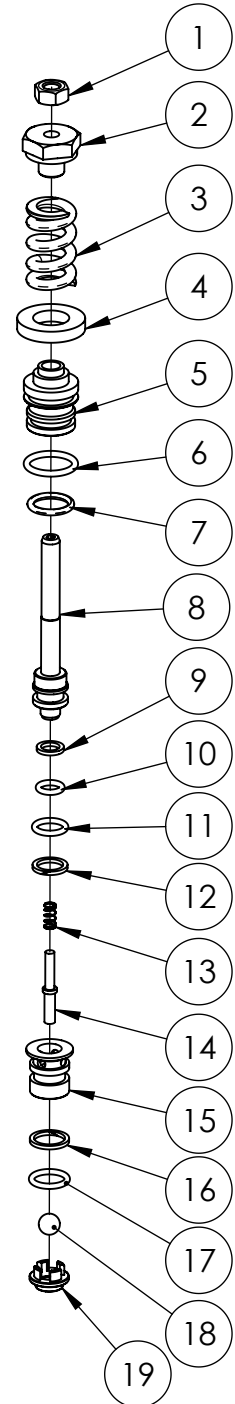

21 PART NO. 7106628

BOOST VALVE KIT

ITEM	QTY.	DESCRIPTION
1	1	BOOST VALVE CAP
2	1	BOOST VALVE SPRING
3	1	BOOST VALVE POLE
4	1	O-RING
5	1	BOOST VALVE PLATE

18 PART NO. 7104223

VALVE KIT

ITEM	QTY.	DESCRIPTION
1	1	VALVE CAGE
2	1	SPRING
3	1	VALVE PLATE
4	1	VALVE SEAT
5	1	O-RING

27 PART NO. 7106630

VENTURIO TUBE KIT

ITEM	QTY.	DESCRIPTION
1	1	O-RING
2	1	O-RING
3	1	VENTURIO TUBE
4	1	NOZZLE
5	1	CHECKING VALVE SPRING
6	1	CHECKING VALVE CORE
7	1	O-RING

25 PART NO. 7104228

SOAP INJECTOR KIT

ITEM	QTY.	DESCRIPTION
1	1	NOZZLE
2	1	O-RING
3	1	O-RING
4	1	STEEL BALL
5	1	SPRING

22 PART NO. 7104226

UNLOADER KIT

ITEM	QTY.	DESCRIPTION
1	1	NUT
2	1	ADJUSTING NUT
3	1	SPRING
4	1	SEATING RING
5	1	VALVE SHEATH
6	1	O-RING
7	1	O-RING
8	1	VALVE POLE
9	1	CHECKING RING
10	1	O-RING
11	1	O-RING
12	1	CHECKING RING
13	1	SPRING
14	1	PIN
15	1	UPPER SEAT
16	1	CHECKING RING
17	1	O-RING
18	1	STEEL BALL
19	1	BACK SEAT

510005 PUMP EXPLOSION DRAWING PARTS LIST

ITEM	PART NO	PART NAME	QTY. PER PUMP	COMMENT
1	7106631	CASE	1	
2	7106632	OIL SEAL	1	
3	7106633	THRUSTING BEARING 2	1	
4	7106634	WOBBLE PLATE	1	
5	7106635	THRUSTING BEARING 1	1	
6	7106636	CLIP	3	
7	7106637	SPRING BASE	3	
8	7106638	PLUNGER	3	
9	7106639	SPRING	3	
10	7106640	O-RING	1	
11	7106641	PLUNGER BASE	1	
12	7105741	OIL SEAL	3	
13	7106648	SCREW	3	
14	7106642	BACK RING	3	
15	7106627	HIGH PRESSURE WATER SEAL	1	
		BACK RING	1	
		O-RING	1	
		LOW PRESSURE WATER SEAL	1	
16	7106643	BACK RING	3	
17	7106644	O-RING	1	
18	7104223	VALVE CAGE	1	
		SPRING	1	
		VALVE PLATE	1	
		VALVE SEAT	1	
19	7106653	O-RING	1	
		INLET CONNECTOR	1	
21	7106628	BOOST VALVE CAP	1	
		BOOST VALVE SPRING	1	
		BOOST VALVE POLE	1	
		O-RING	1	
		BOOST VALVE PLATE	1	
22	7104226	PIN	1	
		NUT	1	
		ADJUSTING NUT	1	
		SPRING	1	
		SEATING RING	1	
		VALVE SHEATH	1	
		O-RING	1	
		O-RING	1	
		VALVE POLE	1	
		CHECKING RING	1	
		O-RING	1	
		O-RING	1	
		CHECKING RING	1	
		SPRING	1	
		UPPER SEAT	1	
		CHECKING RING	1	
		O-RING	1	
STEEL BALL	1			
BACK SEAT	1			