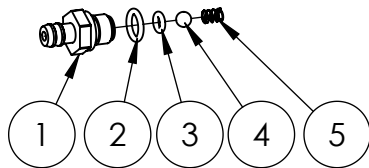

21 PART NO. 7106628

BOOST VALVE KIT

ITEM	QTY.	DESCRIPTION
1	1	BOOST VALVE CAP
2	1	BOOST VALVE SPRING
3	1	BOOST VALVE POLE
4	1	O-RING
5	1	BOOST VALVE PLATE

18 PART NO. 7104223

VALVE KIT

ITEM	QTY.	DESCRIPTION
1	1	VALVE CAGE
2	1	SPRING
3	1	VALVE PLATE
4	1	VALVE SEAT
5	1	O-RING

27 PART NO. 7106630

VENTURIO TUBE KIT

ITEM	QTY.	DESCRIPTION
1	1	O-RING
2	1	O-RING
3	1	VENTURIO TUBE
4	1	NOZZLE
5	1	CHECKING VALVE SPRING
6	1	CHECKING VALVE CORE
7	1	O-RING

25 PART NO. 7104228

SOAP INJECTOR KIT