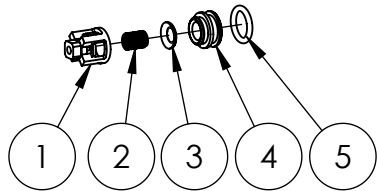

12 PART NO. 7105741

OIL SEAL KIT

ITEM	QTY.	DESCRIPTION
1	3	OIL SEAL

15 PART NO. 7106627

WATER SEAL KIT

ITEM	QTY.	DESCRIPTION
1	3	HIGH PRESSURE WATER SEAL
2	3	BACK RING
3	3	O-RING
4	3	LOW PRESSURE WATER SEAL

21 PART NO. 7106628

BOOST VALVE KIT

ITEM	QTY.	DESCRIPTION
1	1	BOOST VALVE CAP
2	1	BOOST VALVE SPRING
3	1	BOOST VALVE POLE
4	1	O-RING
5	1	BOOST VALVE PLATE

18 PART NO. 7104223

VALVE KIT

ITEM	QTY.	DESCRIPTION
1	1	VALVE CAGE
2	1	SPRING
3	1	VALVE PLATE
4	1	VALVE SEAT
5	1	O-RING

27 PART NO. 7106630

VENTURIO TUBE KIT

ITEM	QTY.	DESCRIPTION
1	1	O-RING
2	1	O-RING
3	1	VENTURIO TUBE
4	1	NOZZLE
5	1	CHECKING VALVE SPRING
6	1	CHECKING VALVE CORE
7	1	O-RING

25 PART NO. 7104228

SOAP INJECTOR KIT

510005 PUMP EXPLOSION DRAWING PARTS LIST

ITEM	PART NO	PART NAME	QTY. PER PUMP	COMMENT
1	7106631	CASE	1	
2	7106632	OIL SEAL	1	
3	7106633	THRUSTING BEARING 2	1	
4	7106634	WOBBLE PLATE	1	
5	7106635	THRUSTING BEARING 1	1	
6	7106636	CLIP	3	
7	7106637	SPRING BASE	3	
8	7106638	PLUNGER	3	
9	7106639	SPRING	3	
10	7106640	O-RING	1	
11	7106641	PLUNGER BASE	1	
12	7105741	OIL SEAL	3	
13	7106648	SCREW	3	
14	7106642	BACK RING	3	
15	7106627	HIGH PRESSURE WATER SEAL	1	
		BACK RING	1	
		O-RING	1	
		LOW PRESSURE WATER SEAL	1	
16	7106643	BACK RING	3	
17	7106644	O-RING	1	
18	7104223	VALVE CAGE	1	
		SPRING	1	
		VALVE PLATE	1	
		VALVE SEAT	1	
19	7106653	O-RING	1	
		INLET CONNECTOR	1	
21	7106628	BOOST VALVE CAP	1	
		BOOST VALVE SPRING	1	
		BOOST VALVE POLE	1	
		O-RING	1	
		BOOST VALVE PLATE	1	
22	7104226	PIN	1	
		NUT	1	
		ADJUSTING NUT	1	
		SPRING	1	
		SEATING RING	1	
		VALVE SHEATH	1	
		O-RING	1	
		O-RING	1	
		VALVE POLE	1	
		CHECKING RING	1	
		O-RING	1	
		O-RING	1	
		CHECKING RING	1	
		SPRING	1	
		UPPER SEAT	1	
		CHECKING RING	1	
		O-RING	1	
STEEL BALL	1			
BACK SEAT	1			