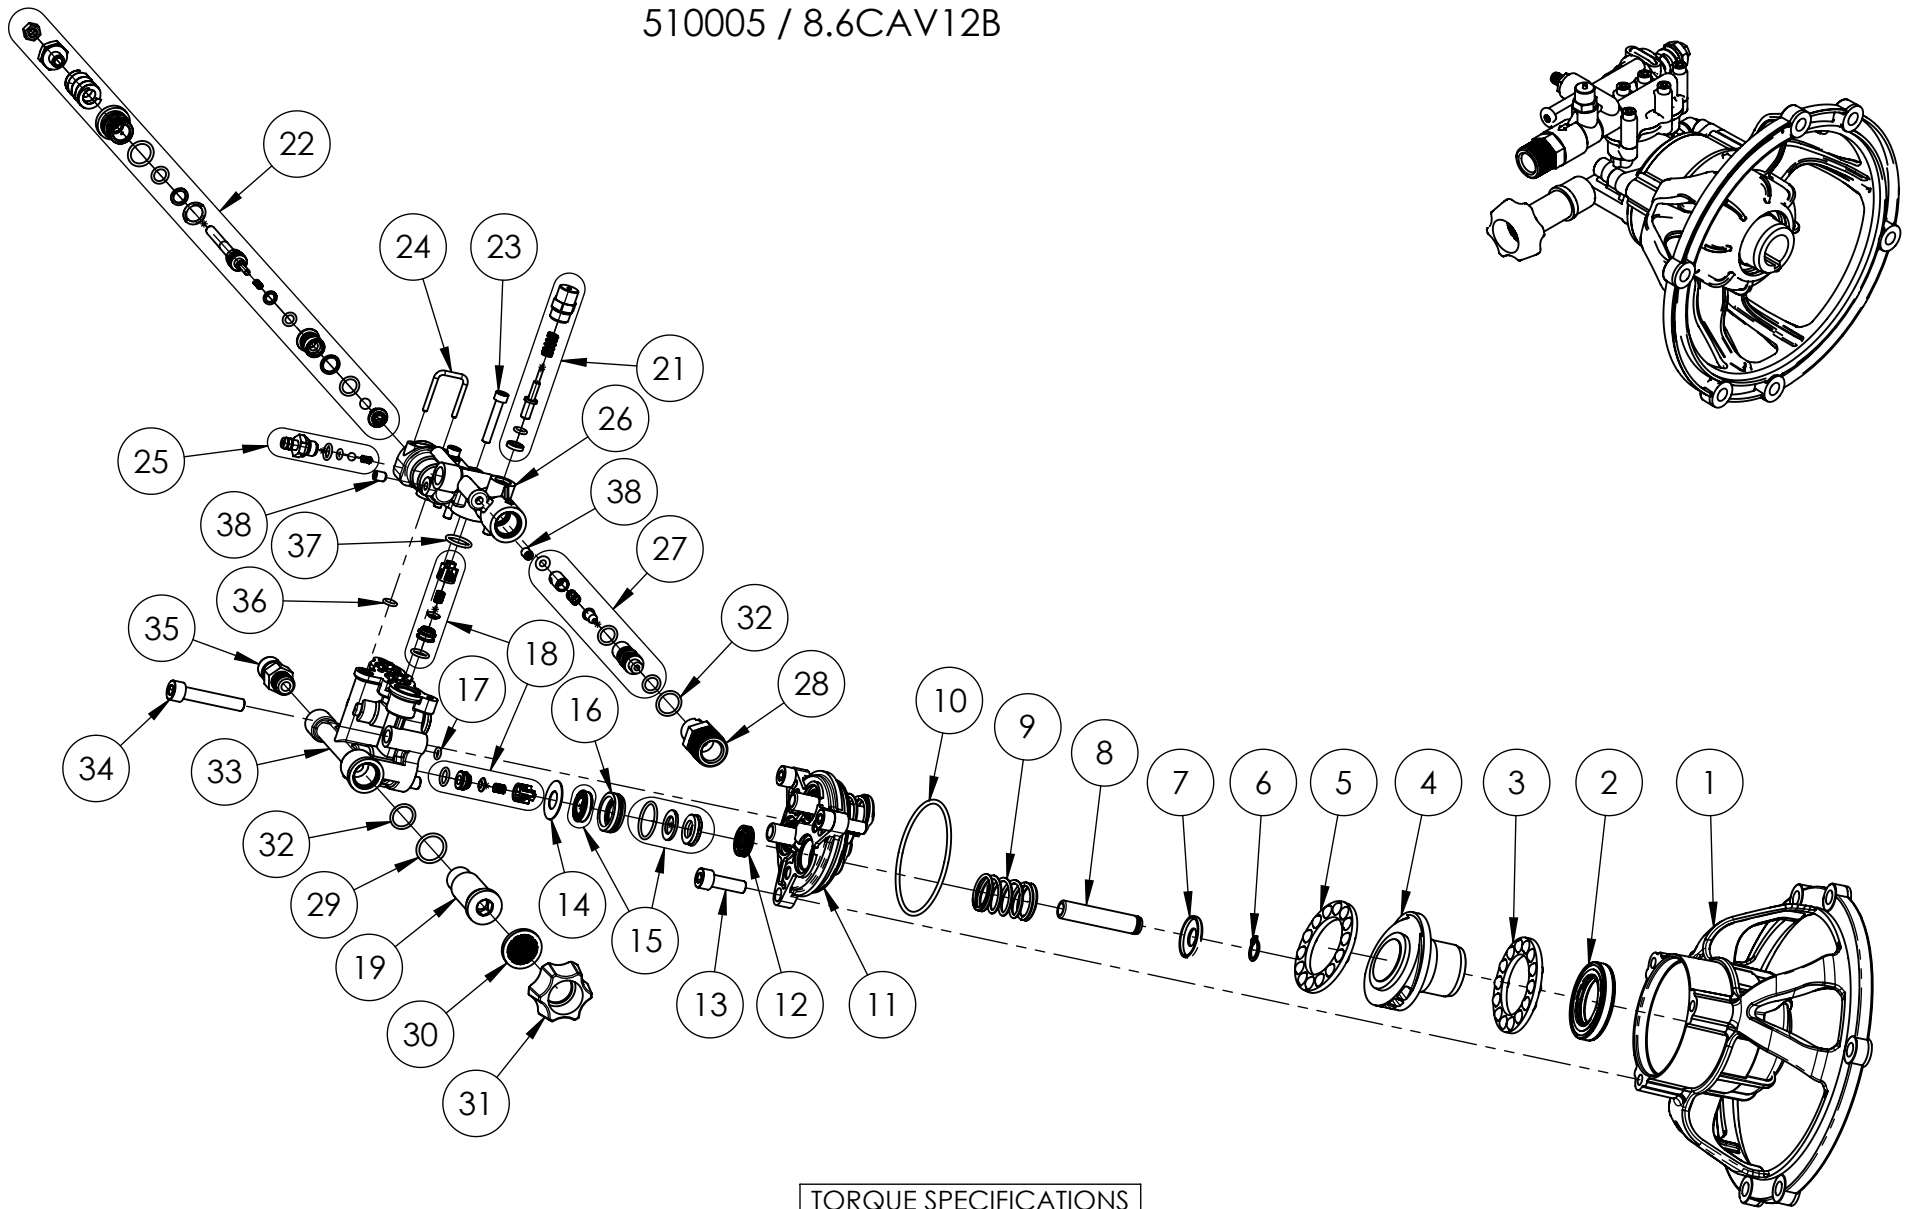

510005 / 8.6CAV12B

TORQUE SPECIFICATIONS			
ITEM	FT-LB	IN-LB	N-M
13	16	195	22
19	13	159	18
21	13	159	18
23	6	71	8
25	10	115	13
34	18	221	25

FNA-GROUP			
1265 INDUSTRIAL STREET, DECATUR, AR 72722			
TITLE:			
OEM PUMP			
3000 PSI @2.4GPM VERTICAL WITH P/BOOST 90° EXT. BRASS			
SIZE	DWG. NO.		REV.
A	510005		B
SCALE:	N/A	ECN#	DC14-0059
			SHEET 1 OF 3

27 PART NO. 7106630

VENTURIO TUBE KIT

ITEM	QTY.	DESCRIPTION
1	1	O-RING
2	1	O-RING
3	1	VENTURIO TUBE
4	1	NOZZLE
5	1	CHECKING VALVE SPRING
6	1	CHECKING VALVE CORE
7	1	O-RING

25 PART NO. 7104228

SOAP INJECTOR KIT

510005 PUMP EXPLOSION DRAWING PARTS LIST

ITEM	PART NO	PART NAME	QTY. PER PUMP	COMMENT
23	7106682	SCREW	5	
24	7106655	U-PIN	1	
25	7104228	NOZZLE	1	
		O-RING	1	
		O-RING	1	
		STEEL BALL	1	
		SPRING	1	
26	7106687	MANIFOLD	1	
27	7106630	VENTURIO TUBE	1	
		O-RING	1	
		O-RING	1	
		NOZZLE	1	
		CHECKING VALVE SPRING	1	
28	7106686	CHECKING VALVE CORE	1	
		O-RING	1	
		OUTLET CONNECTOR	1	
29	7106652	O-RING	1	
30	7000123	FILTER GASKET	1	
31	7105705	NUT	1	
32	7106651	O-RING	2	
33	7106679	PUMP HEAD	1	
34	7106649	SCREW	3	
35	7101359	THERMAL RELIEF VALVE	1	
36	7106680	O-RING	1	
37	7106681	O-RING	3	
38	7005061	PLUG	2	