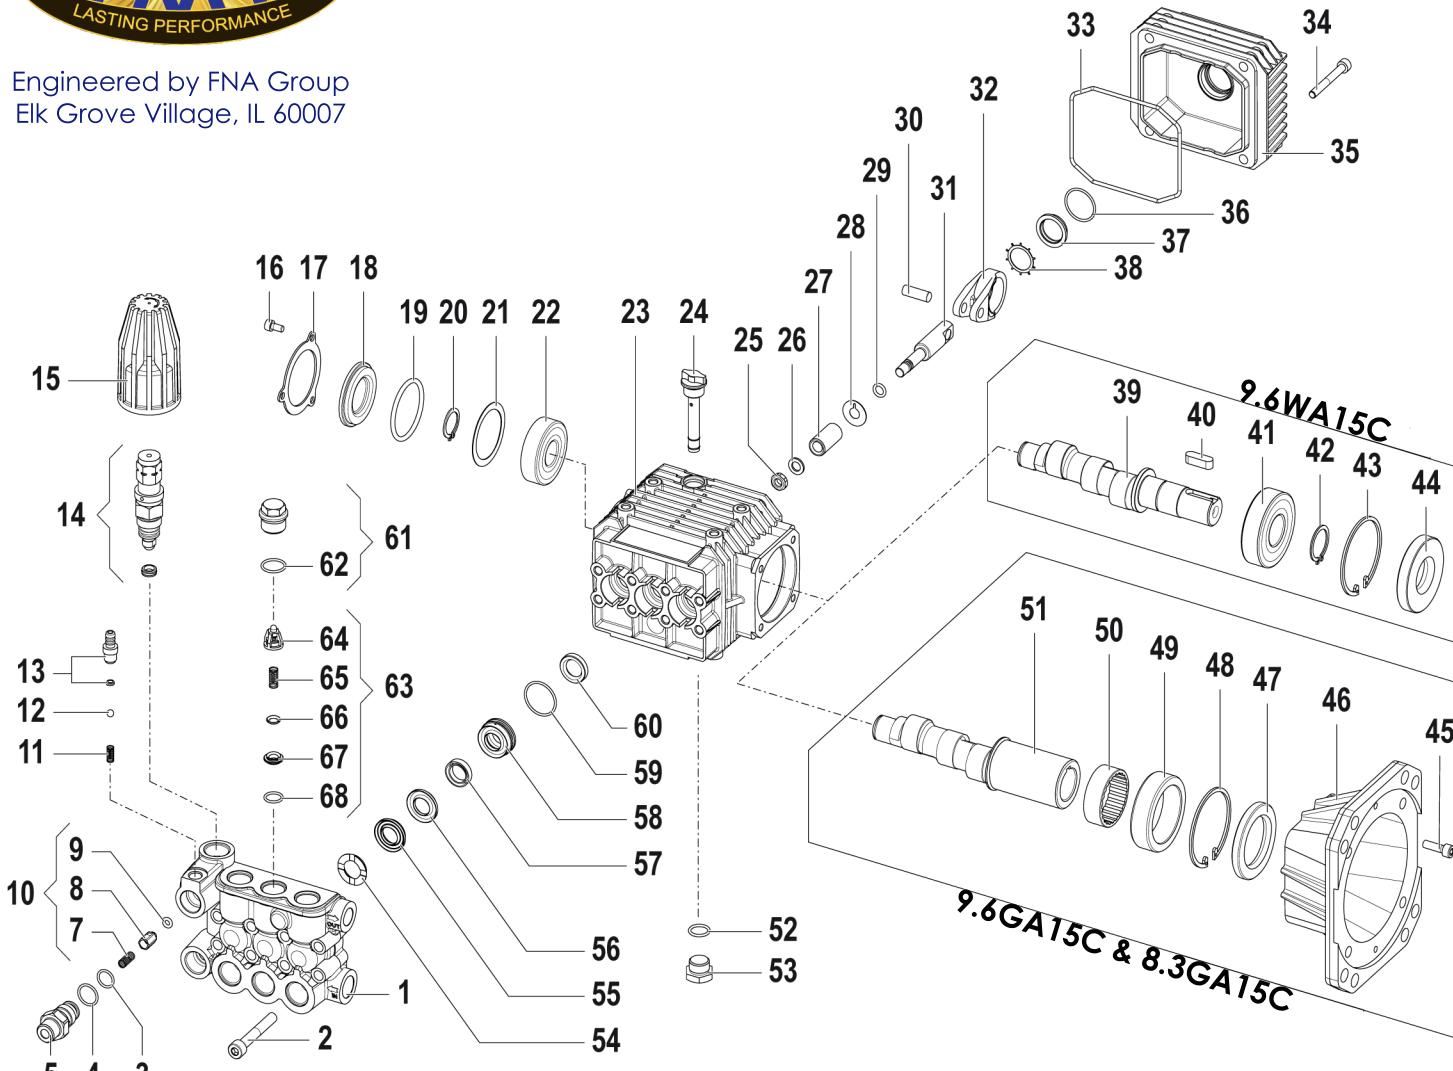

PUMP DIAGRAM

9.6WA15C, 9.6GA15C, 8.3GA15C

Engineered by FNA Group
Elk Grove Village, IL 60007

Pumps Covered By This Document	
Part No.	Model
7104757	9.6WA15C
7104820	9.6GA15C
7104858	8.3GA15C

Torque Specifications						
No.	Part No.	Description	lb.ft	lb.in	N.m	Apply To Thread
2	7105403	M8 x 55 Screw	18.4	220	25	-
16	7105412	M5 x 10 Screw	3.0	40	4	-
25	-	Piston Nut	4.4	50	6	Loctite 243
34	7105425	M6 x 50 Screw	6.6	80	9	-
45	7105436	M6 x 20 Screw	6.6	80	9	-
61	7105446	Valve Plug	33.2	400	45	Loctite 243