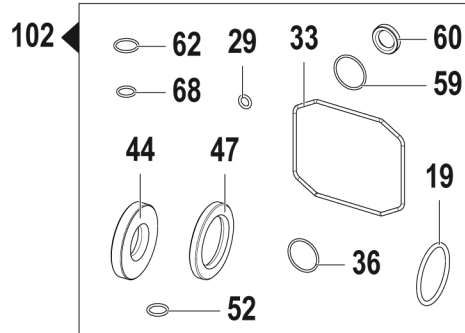

PUMP DIAGRAM

9.6WA15C, 9.6GA15C, 8.3GA15C

Engineered by FNA Group
Elk Grove Village, IL 60007

Pumps Covered By This Document	
Part No.	Model
7104757	9.6WA15C
7104820	9.6GA15C
7104858	8.3GA15C

Torque Specifications						
No.	Part No.	Description	lb.ft	lb.in	N.m	Apply To Thread
2	7105403	M8 x 55 Screw	18.4	220	25	-
16	7105412	M5 x 10 Screw	3.0	40	4	-
25	-	Piston Nut	4.4	50	6	Loctite 243
34	7105425	M6 x 50 Screw	6.6	80	9	-
45	7105436	M6 x 20 Screw	6.6	80	9	-
61	7105446	Valve Plug	33.2	400	45	Loctite 243