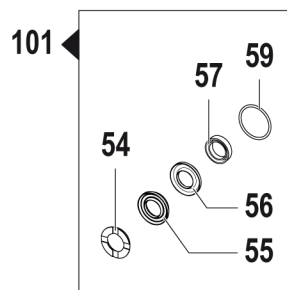

PUMP DIAGRAM

9.6WA15C, 9.6GA15C, 8.3GA15C

Engineered by FNA Group
Elk Grove Village, IL 60007

Pumps Covered By This Document	
Part No.	Model
7104757	9.6WA15C
7104820	9.6GA15C
7104858	8.3GA15C

Torque Specifications						
No.	Part No.	Description	lb.ft	lb.in	N.m	Apply To Thread
2	7105403	M8 x 55 Screw	18.4	220	25	-
16	7105412	M5 x 10 Screw	3.0	40	4	-
25	-	Piston Nut	4.4	50	6	Loctite 243
34	7105425	M6 x 50 Screw	6.6	80	9	-
45	7105436	M6 x 20 Screw	6.6	80	9	-
61	7105446	Valve Plug	33.2	400	45	Loctite 243