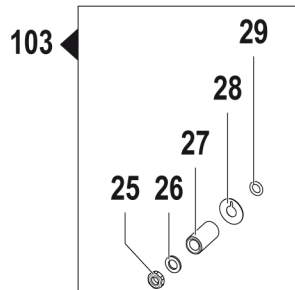

PUMP DIAGRAM

9.6WA15C, 9.6GA15C, 8.3GA15C

Engineered by FNA Group
Elk Grove Village, IL 60007

Pumps Covered By This Document	
Part No.	Model
7104757	9.6WA15C
7104820	9.6GA15C
7104858	8.3GA15C

Torque Specifications						
No.	Part No.	Description	lb.ft	lb.in	N.m	Apply To Thread
2	7105403	M8 x 55 Screw	18.4	220	25	-
16	7105412	M5 x 10 Screw	3.0	40	4	-
25	-	Piston Nut	4.4	50	6	Loctite 243
34	7105425	M6 x 50 Screw	6.6	80	9	-
45	7105436	M6 x 20 Screw	6.6	80	9	-
61	7105446	Valve Plug	33.2	400	45	Loctite 243