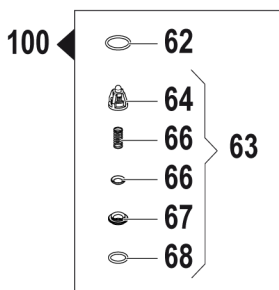

PUMP DIAGRAM

9.6WA15C, 9.6GA15C, 8.3GA15C

Engineered by FNA Group
Elk Grove Village, IL 60007

Pumps Covered By This Document	
Part No.	Model
7104757	9.6WA15C
7104820	9.6GA15C
7104858	8.3GA15C

Torque Specifications						
No.	Part No.	Description	lb.ft	lb.in	N.m	Apply To Thread
2	7105403	M8 x 55 Screw	18.4	220	25	-
16	7105412	M5 x 10 Screw	3.0	40	4	-
25	-	Piston Nut	4.4	50	6	Loctite 243
34	7105425	M6 x 50 Screw	6.6	80	9	-
45	7105436	M6 x 20 Screw	6.6	80	9	-
61	7105446	Valve Plug	33.2	400	45	Loctite 243