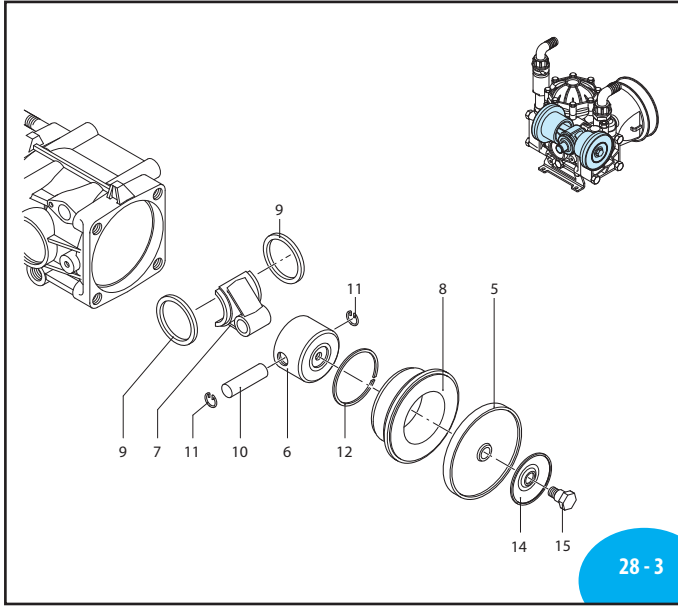

A.R. NORTH AMERICA

AR 30

28 - 1

UP TO SERIAL NUMBER 910399

FROM SERIAL NUMBER 910400