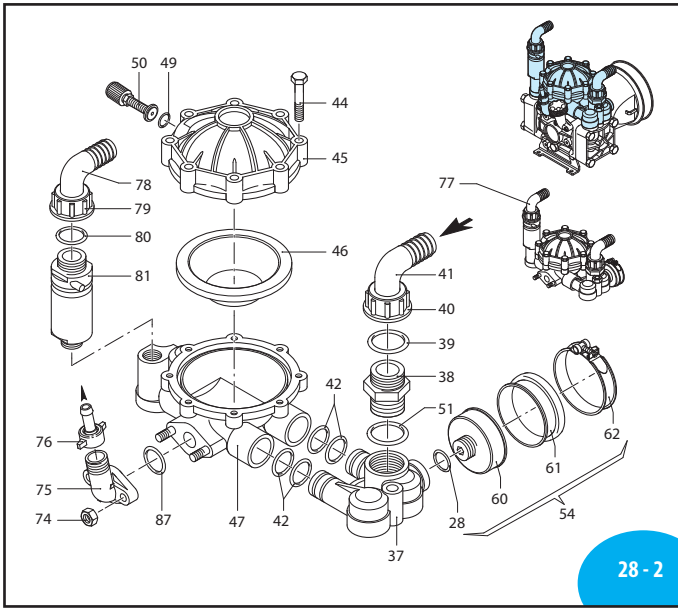

A.R. NORTH AMERICA

AR 30

UP TO SERIAL NUMBER 910399

FROM SERIAL NUMBER 910400