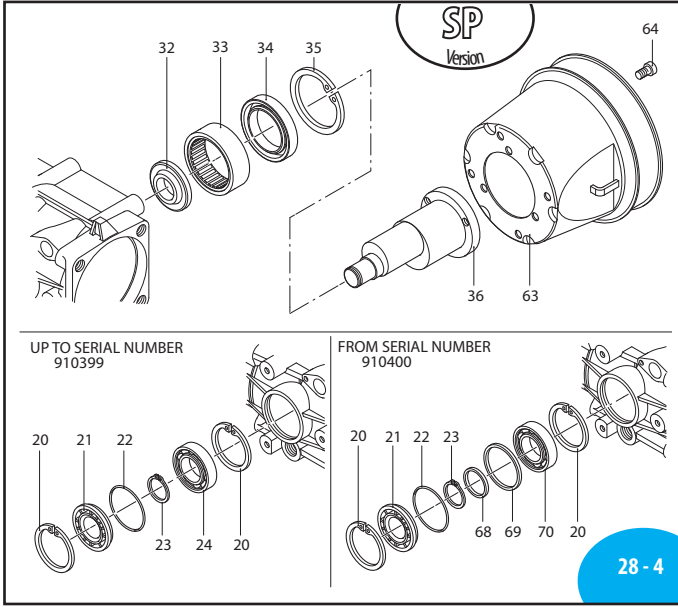

28 - 2

UP TO SERIAL NUMBER 910399

FROM SERIAL NUMBER 910400