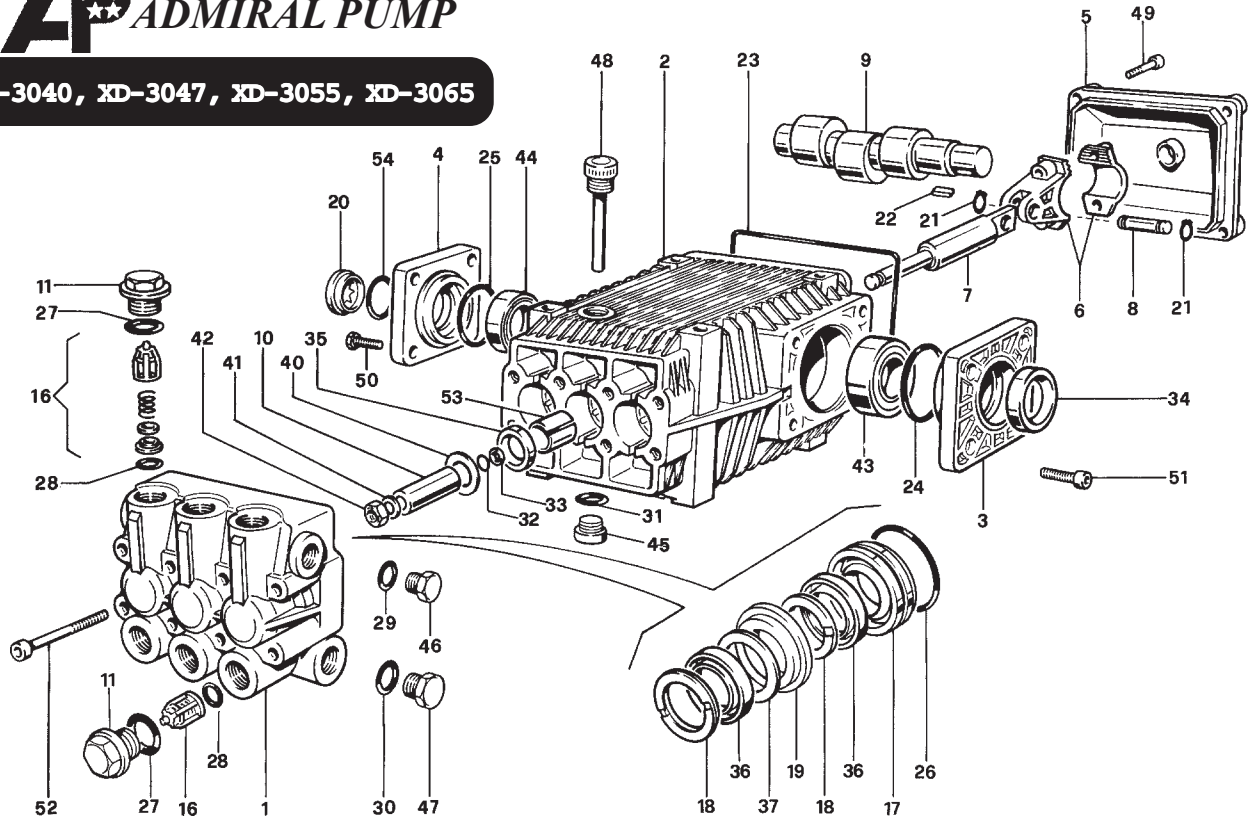

XD-3040, XD-3047, XD-3055, XD-3065

POS. NO.	PART NO.	DESCRIPTION	NO. PCS.
1	107858	Head, XD-Small Brass (20mm)	1
2	107831	Crankcase, XD (8mm)	1
3	107824	Cover, Bearing (XD-72mm)	1
4	107825	Cover, Bearing (XD-80mm)	1
5	107827	Cover, Rear Crankcase (XD-Short)	1
6	107896	Rod, Connecting (XD)	3
7	107897	Rod, Tennifer Plunger (XD)	3
8	107887	Pin, XD Wrist (15mm)	3
9	107832	Crankshaft, 24mm XD (10mm)(XD-3040)	1
9	107833	Crankshaft, 24mmXD (11.75mm)(XD-3047)	1
9	107834	Crankshaft, 24mm XD(13.5mm)(XD-3055)	1
9	107835	Crankshaft, 24mm XD (16mm)(XD-3065)	1
10	107892	Plunger, XD Ceramic (20mm)	3
11	108312	Cover, Forged Brass Valve (XL) Kit 20	6
16	AKO	Valve, Check Assembly (Small) Kit 1	6
17	AKO	Gland, Back Brass (20mm) Kit 41, 44	3
18	AKO	Adapter Ring, Male (20mm) Kit 35,44	6
19	AKO	Gland, Front Brass (20mm) Kit 41,44	3
20	107899	Sight Glass Cover, Oil (52mm)	1
21	107823	Clip, XD Wrist Pin (15mm)	6
22	108530	Key, Crankshaft (8x7x25)	1
23	107882	O-Ring	1
24	107880	O-Ring	1
25	107881	O-Ring	1
26	AKO	O-Ring Kit 38,44	3
27	107580	O-Ring Kit 20	6

POS. NO.	PART NO.	DESCRIPTION	NO. PCS.
28	AKO	O-Ring Kit 1	6
29	108490	Washer, 3/8" G Plug (17x22x1)	1
30	107901	Washer, 1/2" G Plug (21.2x27x1)	1
31	107866	O-Ring	1
32	107864	O-Ring	3
33	107805	Backring, Split TEF	3
34	107692	Seal, Crankshaft, Oil (35x52x7)	1
35	AKO	Seal, XD Rod Oil (24x35x7) Kit 34	3
36	AKO	Packing, H.P. "Super U" (20x30) Kit 38,44	6
37	AKO	Flat Check Ring (20x30) Kit 38,44	3
40	107895	Ring, Splash (14x33x.5)	3
41	107903	Washer, Plunger Nut (10.5x18x2)	3
42	107860	Nut, S.S. Plunger Rod (M10)	3
43	107809	Bearing, Roller (XD) (35x72x17)	1
44	107806	Bearing, Ball (XD) (35x80x21)	1
45	107889	Plug, 3/4" G Allen Drain	1
46	108732	Plug, HX HD (3/8" G)	1
47	107180	Plug, (1/2" G)	1
48	107841	Dipstick, XD-Series (3/4" G)	1
49	107816	Bolt, Soc HD (MO6x16)	4
50	108959	Bolt, Soc HD (M10x25)	4
51	107818	Bolt, Soc HD (MO8x20)	4
52	108167	Bolt, Soc HD (M08x70)	8
53	107821	Bushing, Plunger Rod (24x25)	3
54	107160	O-Ring	1