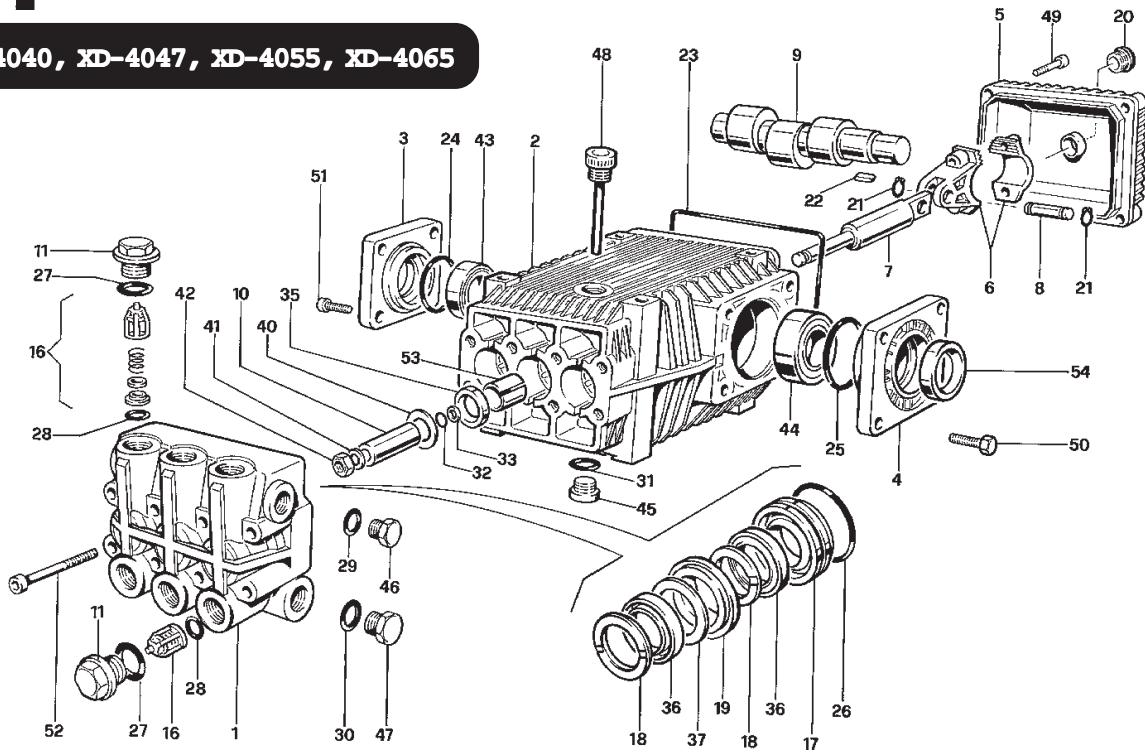

# AP ADMIRAL PUMP

**XD-4040, XD-4047, XD-4055, XD-4065**

POS. NO.	PART NO.	DESCRIPTION	NO. PCS.
1	107855	Head, XD-4000 Plated (20mm)	1
2	107831	Crankcase, XD (8mm)	1
3	107824S	Cover, Bearing (XD-72mm)	1
4	107825	Cover, Bearing (XD-80mm)	1
5	107826	Cover, Rear Crankcase (XD-Long)	1
6	107896	Rod, Connecting (XD)	3
7	107897	Rod, Tennifer Plunger	3
8	107887	Pin, XD Wrist (15mm)	3
9	107836	Crankshaft, 30mm XD (10mm)(XD-4040)	1
9	107837	Crankshaft, 30mm XD(11.75mm)(XD-4047)	1
9	107838	Crankshaft, 30mm XD (13.5mm)(XD-4055)	1
9	107839	Crankshaft, 30mm XD (16mm)(XD-4065)	1
10	107892	Plunger, XD Ceramic (20mm)	3
11	108314	Cover, Plated Brass Valve (XL) Kit 21	6
16	AKO	Valve, Check Assembly (Small) Kit 1	6
17	AKO	Gland, Back Brass (20mm) Kit 41, 44	3
18	AKO	Adapter Ring, Male (20mm) Kit 35, 44	6
19	AKO	Gland, Front Brass (20mm) Kit 41, 44	3
20	107821T	Sight Glass, Oil w/Ring	1
21	107823	Clip, XD Wrist Pin (15mm)	6
22	107539	Key, Rounded (8x7x35)	1
23	107882	O-Ring	1
24	107880	O-Ring	1
25	107881	O-Ring	3
26	AKO	O-Ring Kit 38, 44	3

POS. NO.	PART NO.	DESCRIPTION	NO. PCS.
27	107875	O-Ring Kit 21	6
28	AKO	O-Ring Kit 1	6
29	108971	Washer, 3/8" G Plug (17x22x1)	1
30	107901	Washer, 1/2" G Plug (21.2x27x1)	1
31	107866	O-Ring	1
32	107864	O-Ring	3
33	107805	Backing, Split TEF	3
35	AKO	Seal, XD Rod Oil (24x35x7) Kit 34	3
36	AKO	Packing, H.P. "Super U" (20x30) Kit 38, 44	6
37	AKO	Flat Check Ring (20x30) Kit 38, 44	3
40	107895	Ring, Splash (14x33x.5)	3
41	107903	Washer, Plunger Nut (10.5x18x2)	3
42	107860	Nut, S.S. Plunger Rod (M10)	3
43	107809	Bearing, Roller (XD) (35x72x17)	1
44	107810	Bearing, Roller (XD)(35x80x21)	1
45	107889	Plug, 3/4" G Allen Drain	1
46	107891	Plug, 3/8" G Plated Head	1
47	107888	Plug, 1/2" G Plated Head	1
48	107841	Dipstick, XD-Series (3/4" G)	1
49	108162	Bolt, Soc HD (M06x25)	4
50	108959	Bolt, Soc HD (M10x25)	4
51	107818	Bolt, Soc HD (M08x20)	4
52	108167	Bolt, Soc HD (M08x70)	8
53	107821	Bushing, Plunger Rod (24x25)	3
54	107692	Seal, Crankshaft Oil (35x52x7)	1