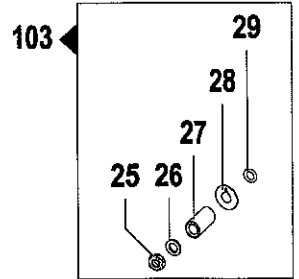

PUMP DIAGRAM

ZWD-K3538 & ZWD-K4042

Pumps Covered By This Document	
Part No.	Model
7104757	ZWD-K4042
7104820	ZWD-K4042
7104858	ZWD-K3538

Torque Specifications						
No.	Part No.	Description	lb.ft	lb.in	N.m	Apply To Thread
2	7105403	M8 x 55 Screw	18.4	220	25	-
16	7105412	M5 x 10 Screw	3.0	40	4	-
25	-	Piston Nut	4.4	50	6	Loctite 243
34	7105425	M6 x 50 Screw	6.6	80	9	-
45	7105436	M6 x 20 Screw	6.6	80	9	-
61	7105446	Valve Plug	33.2	400	45	Loctite 243