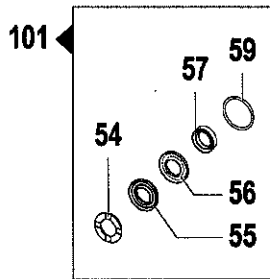

PUMP DIAGRAM

ZWD-K3538 & ZWD-K4042

Pumps Covered By This Document	
Part No.	Model
7104757	ZWD-K4042
7104820	ZWD-K4042
7104858	ZWD-K3538

Torque Specifications						
No.	Part No.	Description	lb.ft	lb.in	N.m	Apply To Thread
2	7105403	M8 x 55 Screw	18.4	220	25	-
16	7105412	M5 x 10 Screw	3.0	40	4	-
25	-	Piston Nut	4.4	50	6	Loctite 243
34	7105425	M6 x 50 Screw	6.6	80	9	-
45	7105436	M6 x 20 Screw	6.6	80	9	-
61	7105446	Valve Plug	33.2	400	45	Loctite 243