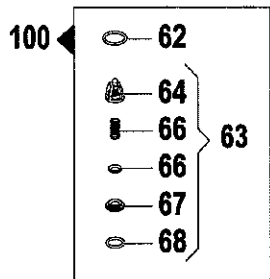

PUMP DIAGRAM

ZWD-K3538 & ZWD-K4042

Pumps Covered By This Document	
Part No.	Model
7104757	ZWD-K4042
7104820	ZWD-K4042
7104858	ZWD-K3538

Torque Specifications						
No.	Part No.	Description	lb.ft	lb.in	N.m	Apply To Thread
2	7105403	M8 x 55 Screw	18.4	220	25	-
16	7105412	M5 x 10 Screw	3.0	40	4	-
25	-	Piston Nut	4.4	50	6	Loctite 243
34	7105425	M6 x 50 Screw	6.6	80	9	-
45	7105436	M6 x 20 Screw	6.6	80	9	-
61	7105446	Valve Plug	33.2	400	45	Loctite 243