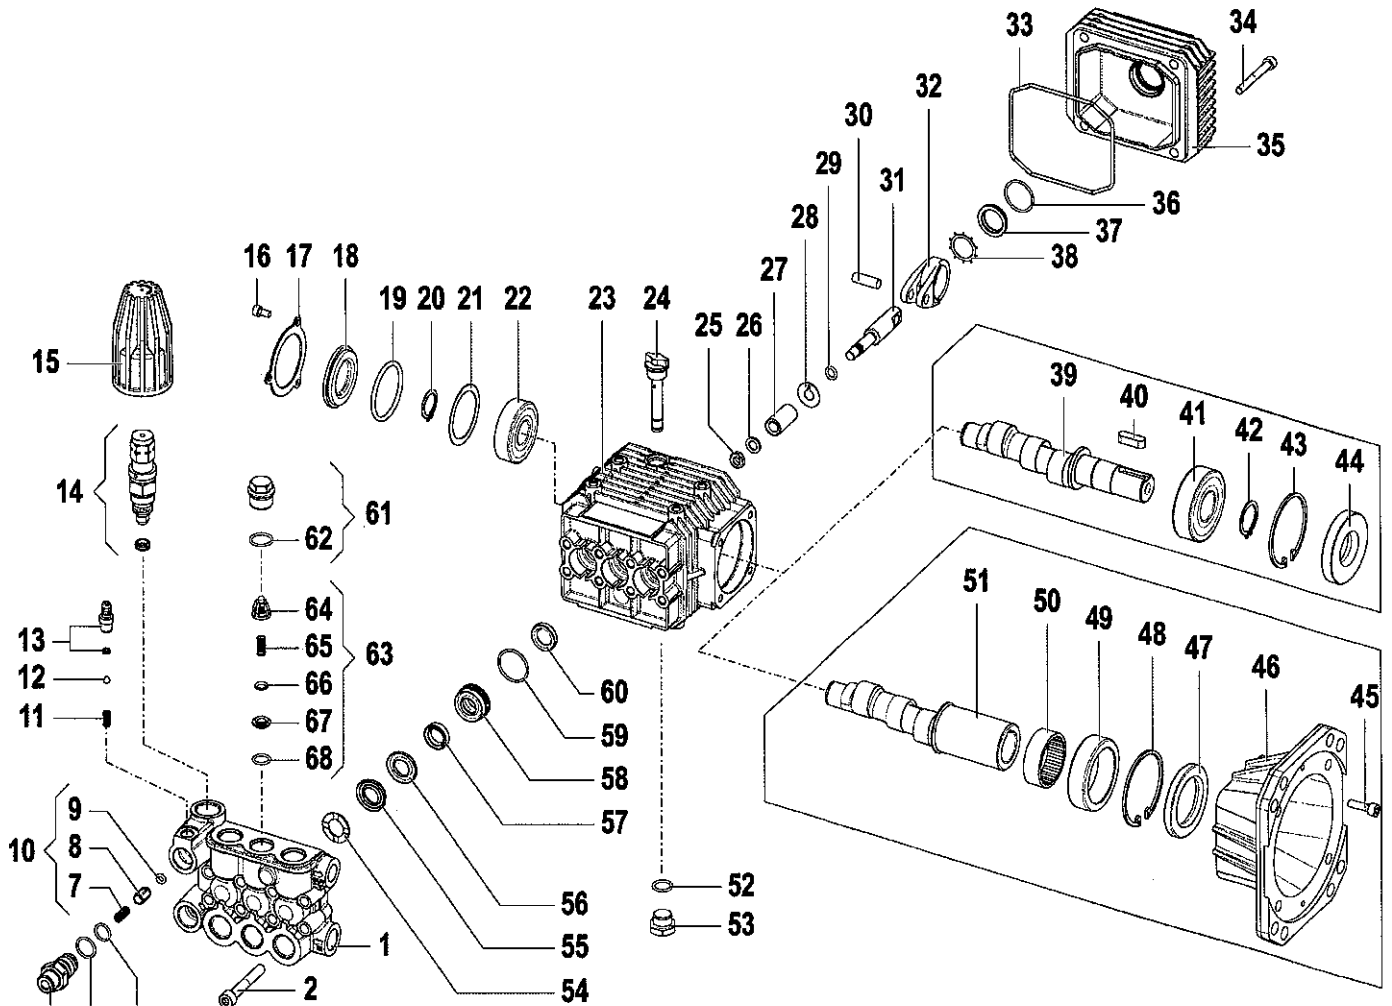

PUMP DIAGRAM

ZWD-K3538 & ZWD-K4042

Pumps Covered By This Document	
Part No.	Model
7104757	ZWD-K4042
7104820	ZWD-K4042
7104858	ZWD-K3538

Torque Specifications						
No.	Part No.	Description	lb.ft	lb.in	N.m	Apply To Thread
2	7105403	M8 x 55 Screw	18.4	220	25	-
16	7105412	M5 x 10 Screw	3.0	40	4	-
25	-	Piston Nut	4.4	50	6	Loctite 243
34	7105425	M6 x 50 Screw	6.6	80	9	-
45	7105436	M6 x 20 Screw	6.6	80	9	-
61	7105446	Valve Plug	33.2	400	45	Loctite 243