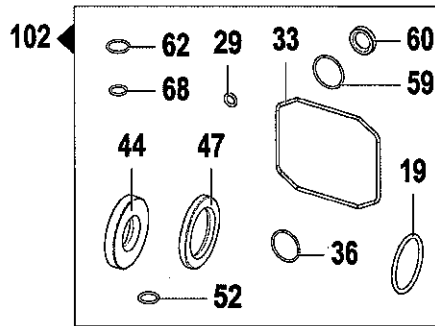

PUMP DIAGRAM

ZWD-K3538 & ZWD-K4042

Pumps Covered By This Document	
Part No.	Model
7104757	ZWD-K4042
7104820	ZWD-K4042
7104858	ZWD-K3538

Torque Specifications						
No.	Part No.	Description	lb.ft	lb.in	N.m	Apply To Thread
2	7105403	M8 x 55 Screw	18.4	220	25	-
16	7105412	M5 x 10 Screw	3.0	40	4	-
25	-	Piston Nut	4.4	50	6	Loctite 243
34	7105425	M6 x 50 Screw	6.6	80	9	-
45	7105436	M6 x 20 Screw	6.6	80	9	-
61	7105446	Valve Plug	33.2	400	45	Loctite 243